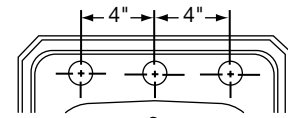

Model Number	Overall		Inside Bowl			Cutout in Countertop (1 1/2" Radius Corners)		No. of 1/4" or 1/2" Dia. Faucet Holes 4" Center	Minimum Cabinet Size
	L	W	L	W	D	L	W		
BCRA150C	15	15	12	10	6 1/8	14 3/8	14 3/8	2	18
BCR15	15	15	12	10	6 1/8	14 3/8	14 3/8	1, 2, MR2 or 3	18

*Length is left to right. Width is front to back.

Model BCR152 Illustrated

HOLE DRILLING CONFIGURATIONS

1
(1-1/4" diameter)

2
(1-1/4" diameter)

MR2
(1-1/2" diameter)

3
(1-1/2" diameter)

ALL DIMENSIONS IN INCHES, TO CONVERT TO MILLIMETERS MULTIPLY BY 25.4.