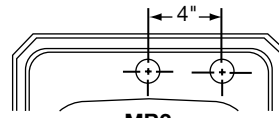

Model Number	Overall		Inside Bowl			Cutout in Countertop (1 1/2" Radius Corners)		No. of 1/4" or 1/2" Dia. Faucet Holes 4" Center	Minimum Cabinet Size
	L	W	L	W	D	L	W		
BCRA150C	15	15	12	10	6 1/8	14 3/8	14 3/8	2	18
BCR15	15	15	12	10	6 1/8	14 3/8	14 3/8	1, 2, MR2 or 3	18

*Length is left to right. Width is front to back.

Model BCR152 Illustrated

HOLE DRILLING CONFIGURATIONS

1
(1-1/4" diameter)

2
(1-1/4" diameter)

MR2
(1-1/2" diameter)

3
(1-1/2" diameter)

ALL DIMENSIONS IN INCHES, TO CONVERT TO MILLIMETERS MULTIPLY BY 25.4.