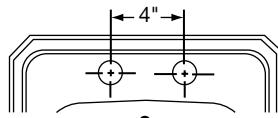

Model Number	Overall		Inside Bowl			Cutout in Countertop (1 1/2" Radius Corners)		No. of 1/4" or 1/2" Dia. Faucet Holes 4" Center	Minimum Cabinet Size
	L	W	L	W	D	L	W		
BCRA150C	15	15	12	10	6 1/8	14 3/8	14 3/8	2	18
BCR15	15	15	12	10	6 1/8	14 3/8	14 3/8	1, 2, MR2 or 3	18

*Length is left to right. Width is front to back.

Model BCR152 Illustrated

HOLE DRILLING CONFIGURATIONS

1
(1-1/4" diameter)

2
(1-1/4" diameter)

MR2
(1-1/2" diameter)

3
(1-1/2" diameter)

ALL DIMENSIONS IN INCHES, TO CONVERT TO MILLIMETERS MULTIPLY BY 25.4.