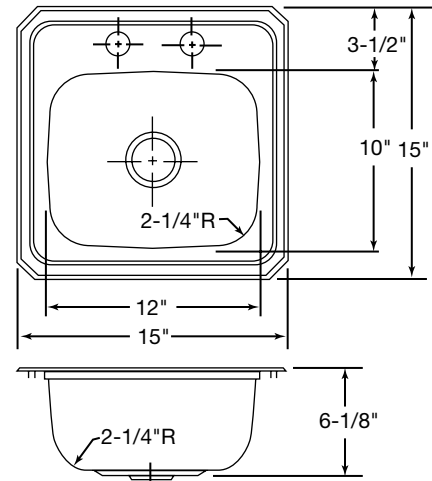

DESIGN FEATURES

Bowl Depth: 6-1/8".

Coved Corners: 2-1/4" vertical and horizontal radius.

Bowl and Faucet Deck Recess: 3/16" total recess below outside edge of sink.

Finish: Exposed surfaces are machine polished to a highlighted bright finish.

OTHER

Drain opening: 2".

NOTE: Unless otherwise specified, sink is furnished with 2 faucet holes as shown.

Complies with ANSI Standard A112.19.3.

This sink is listed by the International Association of Plumbing and Mechanical Officials as meeting the requirements of the Uniform Plumbing Code.

Model Number	Overall		Inside Bowl			Cutout in Countertop (1 1/2" Radius Corners)		No. of 1/4" or 1/2" Dia. Faucet Holes 4" Center	Minimum Cabinet Size
	L	W	L	W	D	L	W		
BCRA150C	15	15	12	10	6 1/8	14 3/8	14 3/8	2	18
BCR15	15	15	12	10	6 1/8	14 3/8	14 3/8	1, 2, MR2 or 3	18

*Length is left to right. Width is front to back.

Model BCR152 Illustrated

HOLE DRILLING CONFIGURATIONS

1
(1-1/4" diameter)

2
(1-1/4" diameter)

MR2
(1-1/2" diameter)

3
(1-1/2" diameter)

ALL DIMENSIONS IN INCHES, TO CONVERT TO MILLIMETERS MULTIPLY BY 25.4.