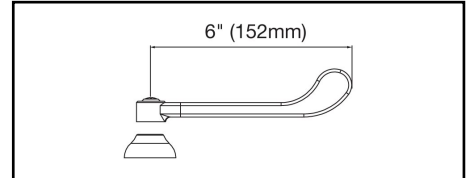

ELKAY®

SPECIFICATIONS

Commercial Faucet Model LK945CS08T6T Wall Mount 3"-8" Adjustable Centers Cast Spout 8"

GENERAL FEATURES

- Quarter turn ceramic disc cartridge
- Solid brass construction
- Chrome finish
- Replacement cartridge A70001 for cold
- Replacement cartridge A70002 for hot
- Includes spout swing restriction pin
- 2" offset for adjustable installation, 1/2" NPT Female Inlets

COMPLIES WITH:

- ASME/ANSI A112.18.1
- CSA B125-01
- NSF/ANSI 61
- ADA
- UPC/CUPC
- IAPMO Listed

Wristblade Handle 6 inch, Two Piece

Replacement Handle A55388
Replacement Escutcheon A55391