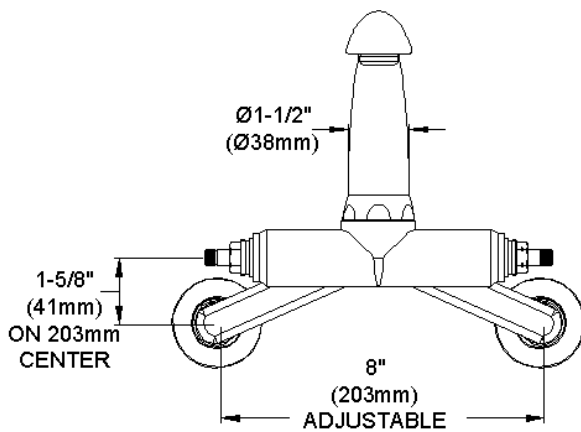

#### GENERAL FEATURES

- Quarter turn ceramic disc cartridge
- Solid brass construction
- Chrome finish
- Replacement cartridge A70001 for cold
- Replacement cartridge A70002 for hot
- Includes spout swing restriction pin
- 2" offset for adjustable installation, 1/2" NPT Female Inlets

#### COMPLIES WITH:

- ASME/ANSI A112.18.1
- CSA B125-01
- NSF/ANSI 61
- ADA
- UPC/CUPC
- IAPMO Listed

Wristblade Handle 6 inch, Two Piece

Replacement Handle A55388  
Replacement Escutcheon A55391

**FRONT VIEW**