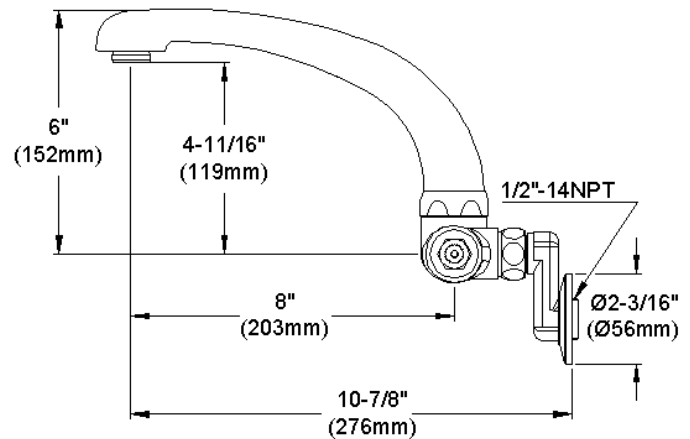

SIDE VIEW

Job Name:	Item #:
Notes:	
Architect/Engineer Approval:	Date: 10/17/2005

For warranty information go to www.elkayusa.com