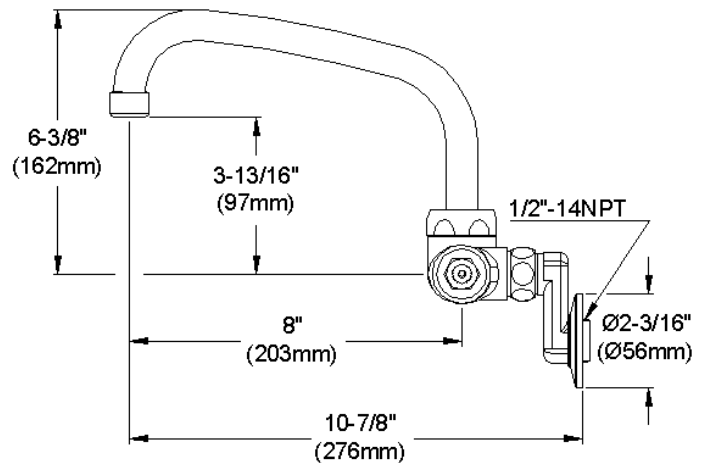

ELKAY[®]

SPECIFICATIONS

Commercial Faucet Model LK945AT08L2T Wall Mount 3"-8" Adjustable Centers Arc Tube 8"

GENERAL FEATURES

- Quarter turn ceramic disc cartridge
- Solid brass construction
- Chrome finish
- Replacement cartridge A70001 for cold
- Replacement cartridge A70002 for hot
- Includes spout swing restriction pin
- 2" offset for adjustable installation, 1/2" NPT Female Inlets

COMPLIES WITH:

- ASME/ANSI A112.18.1
- CSA B125-01
- NSF/ANSI 61
- ADA
- UPC/CUPC
- IAPMO Listed

Lever Handle 2 inch, Two Piece

Replacement Handle A55385
Replacement Escutcheon A55391

FRONT VIEW

(shown less handles)