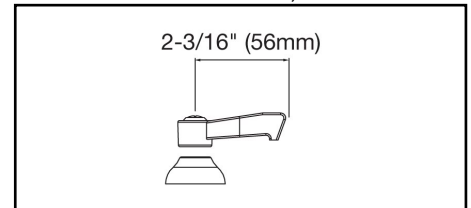

ELKAY[®]

SPECIFICATIONS

Commercial Faucet Model LK945AT08L2T Wall Mount 3"-8" Adjustable Centers Arc Tube 8"

GENERAL FEATURES

- Quarter turn ceramic disc cartridge
- Solid brass construction
- Chrome finish
- Replacement cartridge A70001 for cold
- Replacement cartridge A70002 for hot
- Includes spout swing restriction pin
- 2" offset for adjustable installation, 1/2" NPT Female Inlets

COMPLIES WITH:

- ASME/ANSI A112.18.1
- CSA B125-01
- NSF/ANSI 61
- ADA
- UPC/CUPC
- IAPMO Listed

Lever Handle 2 inch, Two Piece

Replacement Handle A55385
Replacement Escutcheon A55391

FRONT VIEW

(shown less handles)