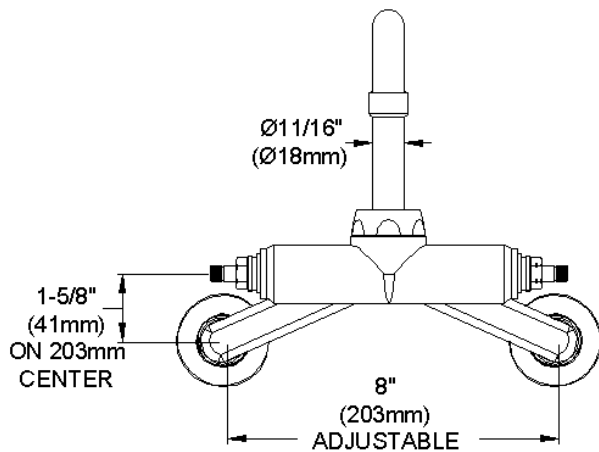

ELKAY[®]

SPECIFICATIONS

Commercial Faucet Model LK945AT08L2T Wall Mount 3"-8" Adjustable Centers Arc Tube 8"

GENERAL FEATURES

- Quarter turn ceramic disc cartridge
- Solid brass construction
- Chrome finish
- Replacement cartridge A70001 for cold
- Replacement cartridge A70002 for hot
- Includes spout swing restriction pin
- 2" offset for adjustable installation, 1/2" NPT Female Inlets

COMPLIES WITH:

- ASME/ANSI A112.18.1
- CSA B125-01
- NSF/ANSI 61
- ADA
- UPC/CUPC
- IAPMO Listed

Lever Handle 2 inch, Two Piece

Replacement Handle A55385
Replacement Escutcheon A55391

FRONT VIEW

(shown less handles)