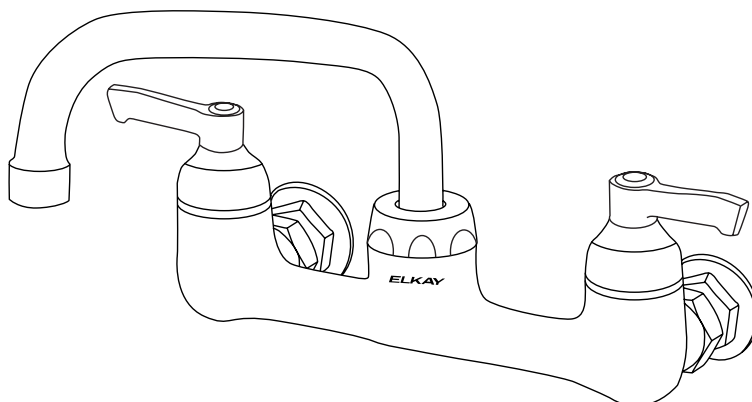

ELKAY®

SPECIFICATIONS

Commercial Faucet Model LK940AT08L2H Wall Mount 8" Center Arc Tube 8"

GENERAL FEATURES

- Quarter turn ceramic disc cartridge
- Solid brass construction
- Chrome finish
- Replacement cartridge A70001 for cold
- Replacement cartridge A70002 for hot
- Includes spout swing restriction pin
- 1/2" NPT Female Inlets

COMPLIES WITH:

- ASME/ANSI A112.18.1
- CSA B125-01
- NSF/ANSI 61
- ADA
- UPC/CUPC
- IAPMO Listed

FRONT VIEW