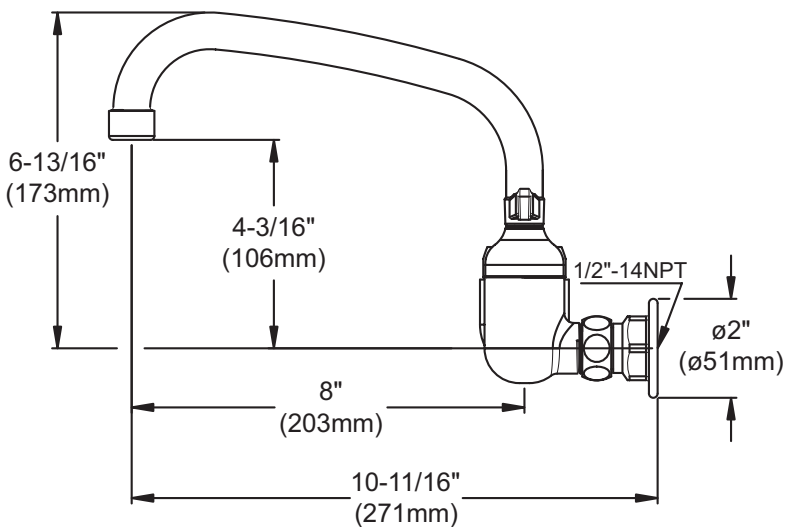

ELKAY[®]

SPECIFICATIONS

Commercial Faucet Model LK940AT08L2H Wall Mount 8" Center Arc Tube 8"

GENERAL FEATURES

- Quarter turn ceramic disc cartridge
- Solid brass construction
- Chrome finish
- Replacement cartridge A70001 for cold
- Replacement cartridge A70002 for hot
- Includes spout swing restriction pin
- 1/2" NPT Female Inlets

COMPLIES WITH:

- ASME/ANSI A112.18.1
- CSA B125-01
- NSF/ANSI 61
- ADA
- UPC/CUPC
- IAPMO Listed

FRONT VIEW

SIDE VIEW

Job Name:	Item #:
Notes:	
Architect/Engineer Approval:	Date:

For warranty information go to www.elkayusa.com