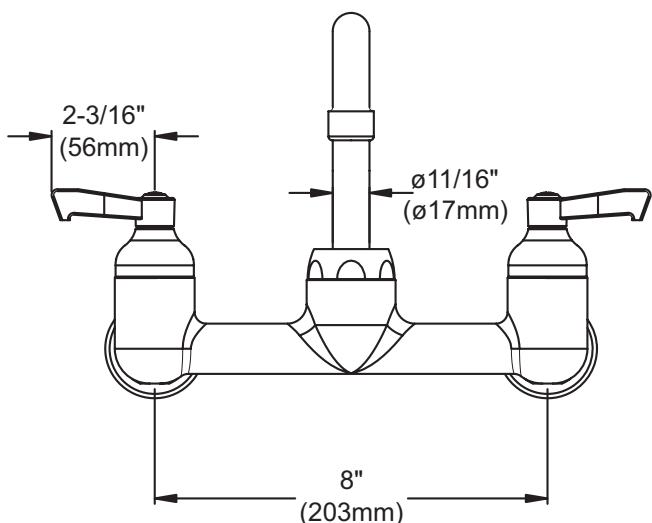

ELKAY[®]

SPECIFICATIONS

Commercial Faucet Model LK940AT08L2H Wall Mount 8" Center Arc Tube 8"

GENERAL FEATURES

- Quarter turn ceramic disc cartridge
- Solid brass construction
- Chrome finish
- Replacement cartridge A70001 for cold
- Replacement cartridge A70002 for hot
- Includes spout swing restriction pin
- 1/2" NPT Female Inlets

COMPLIES WITH:

- ASME/ANSI A112.18.1
- CSA B125-01
- NSF/ANSI 61
- ADA
- UPC/CUPC
- IAPMO Listed

FRONT VIEW

SIDE VIEW

Job Name:	Item #:
Notes:	
Architect/Engineer Approval:	Date:

For warranty information go to www.elkayusa.com