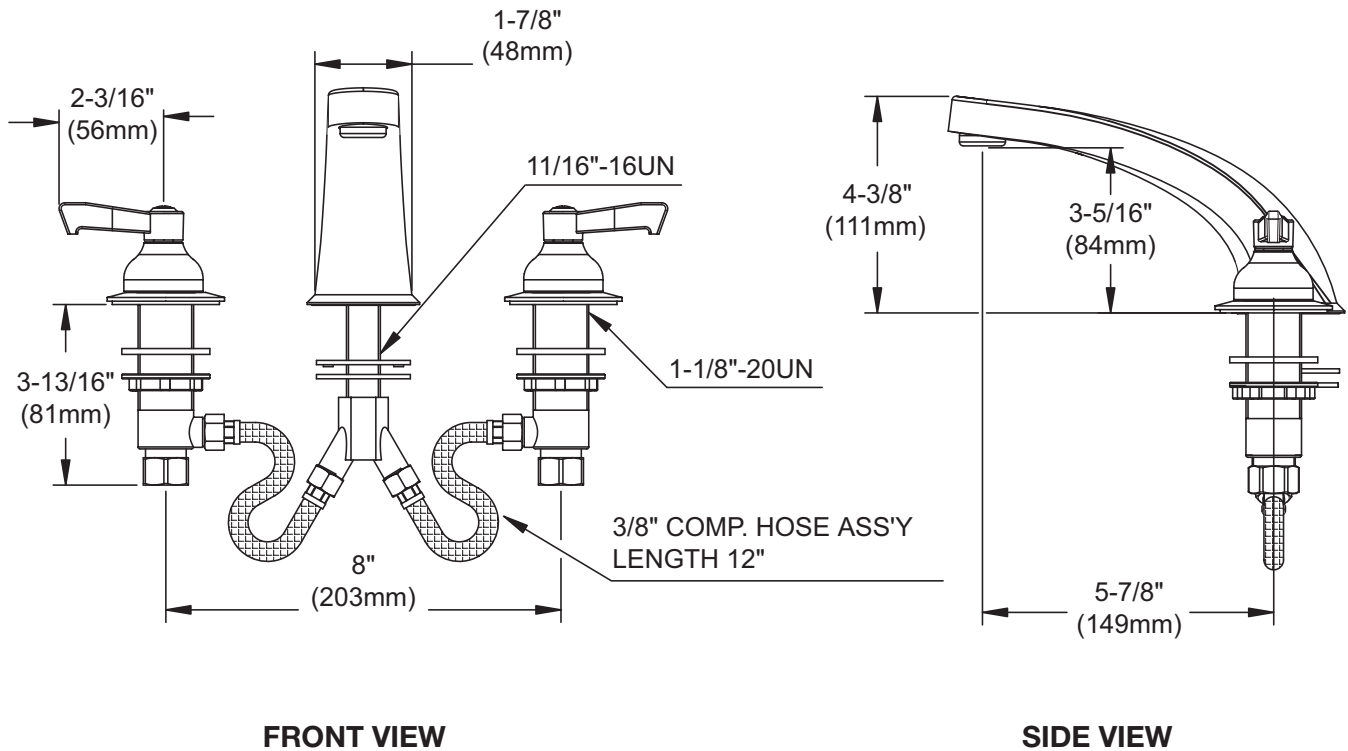

ELKAY®

SPECIFICATIONS

Commercial Faucet Model LK804CF06L2 Deck Mount 8" Center Cast Fixed 6"

GENERAL FEATURES

- Quarter turn ceramic disc cartridge
- Solid brass construction
- Chrome finish
- Replacement cartridge A70001 for cold
- Replacement cartridge A70002 for hot
- Adjustable mounting up to 8" spread

COMPLIES WITH:

- ASME/ANSI A112.18.1
- CSA B125-01
- NSF/ANSI 61
- ADA
- UPC/CUPC
- IAPMO Listed

Job Name:	Item #:
Notes:	
Architect/Engineer Approval:	Date:

For warranty information go to www.elkayusa.com