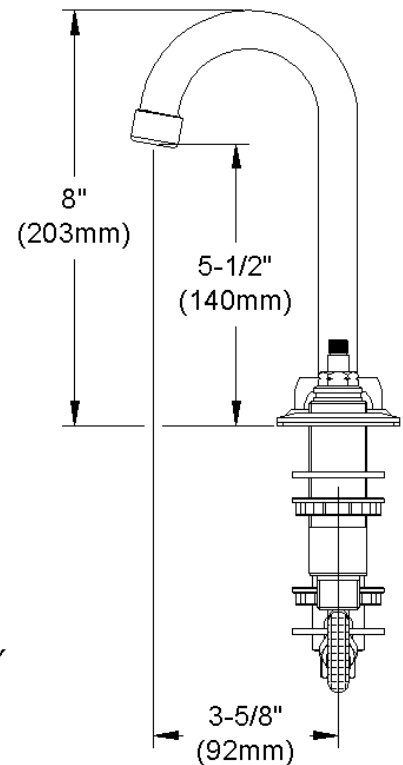

ELKAY[®]

SPECIFICATIONS

Commercial Faucet Model LK800GN04T6 Deck Mount 8" Center Gooseneck 4"

GENERAL FEATURES

- Adjustable mounting up to 8" spread
- Quarter turn ceramic disc cartridge
- Solid brass construction
- Chrome finish
- Replacement cartridge A70001 for cold
- Replacement cartridge A70002 for hot
- Includes spout swing restriction pin

COMPLIES WITH:

- ASME/ANSI A112.18.1
- CSA B125-01
- NSF/ANSI 61
- ADA
- UPC/CUPC
- IAPMO Listed

Wristblade Handle 6 inch, Two Piece

Replacement Handle A55388
Replacement Escutcheon A55390

FRONT VIEW

(shown less handles)