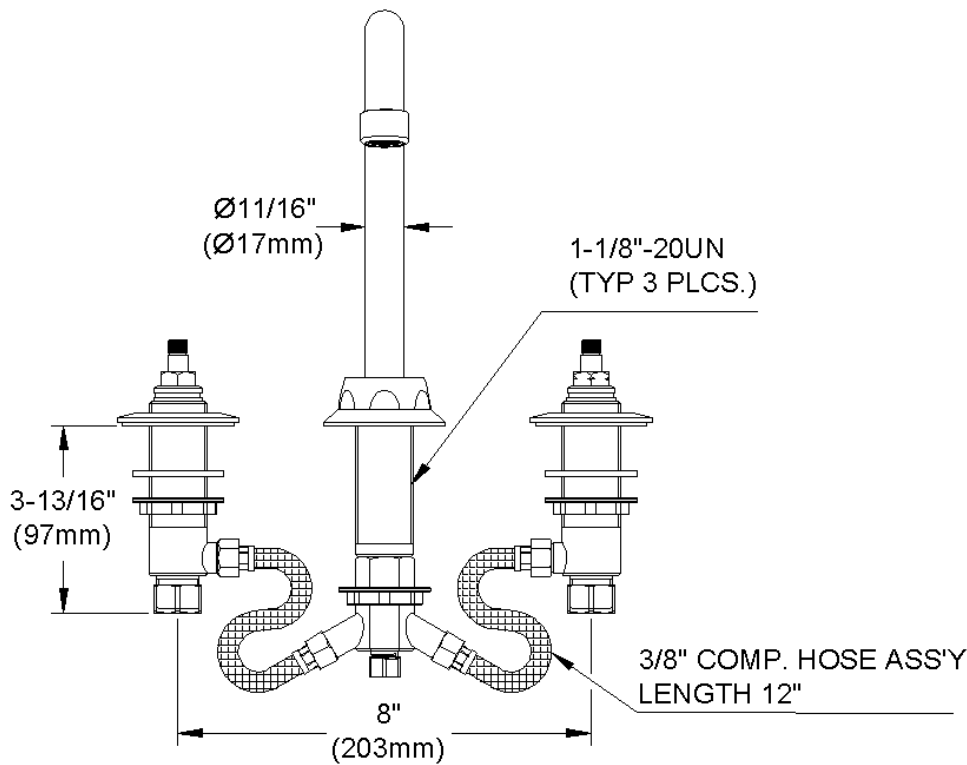

ELKAY[®]

SPECIFICATIONS

Commercial Faucet Model LK800GN04T6 Deck Mount 8" Center Gooseneck 4"

GENERAL FEATURES

- Adjustable mounting up to 8" spread
- Quarter turn ceramic disc cartridge
- Solid brass construction
- Chrome finish
- Replacement cartridge A70001 for cold
- Replacement cartridge A70002 for hot
- Includes spout swing restriction pin

COMPLIES WITH:

- ASME/ANSI A112.18.1
- CSA B125-01
- NSF/ANSI 61
- ADA
- UPC/CUPC
- IAPMO Listed

Wristblade Handle 6 inch, Two Piece

Replacement Handle A55388
Replacement Escutcheon A55390

FRONT VIEW

(shown less handles)