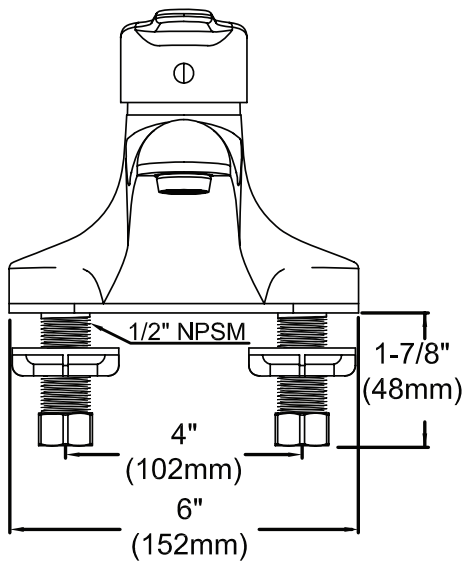

ELKAY®

SPECIFICATIONS

**Commercial Faucet
Model LK422L4
Deck Mount 4" Center Integral Spout**

GENERAL FEATURES

- Ceramic disc cartridge
- Solid brass construction
- Chrome finish

COMPLIES WITH:

- ASME/ANSI A112.18.1
- CSA B125-01
- NSF/ANSI 61
- ADA
- UPC/CUPC
- IAPMO Listed

FRONT VIEW