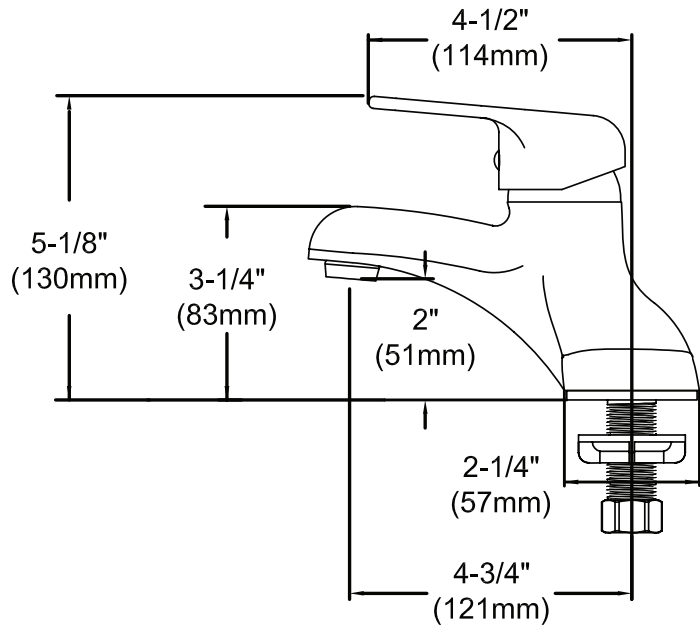

## SPECIFICATIONS

**Commercial Faucet  
Model LK422L4  
Deck Mount 4" Center Integral Spout**

### COMPLIES WITH:

- ASME/ANSI A112.18.1
- CSA B125-01
- NSF/ANSI 61
- ADA
- UPC/CUPC
- IAPMO Listed

**FRONT VIEW**

**SIDE VIEW**

<b>Job Name:</b>	<b>Item #:</b>
<b>Notes:</b>	
<b>Architect/Engineer Approval:</b>	<b>Date:</b>