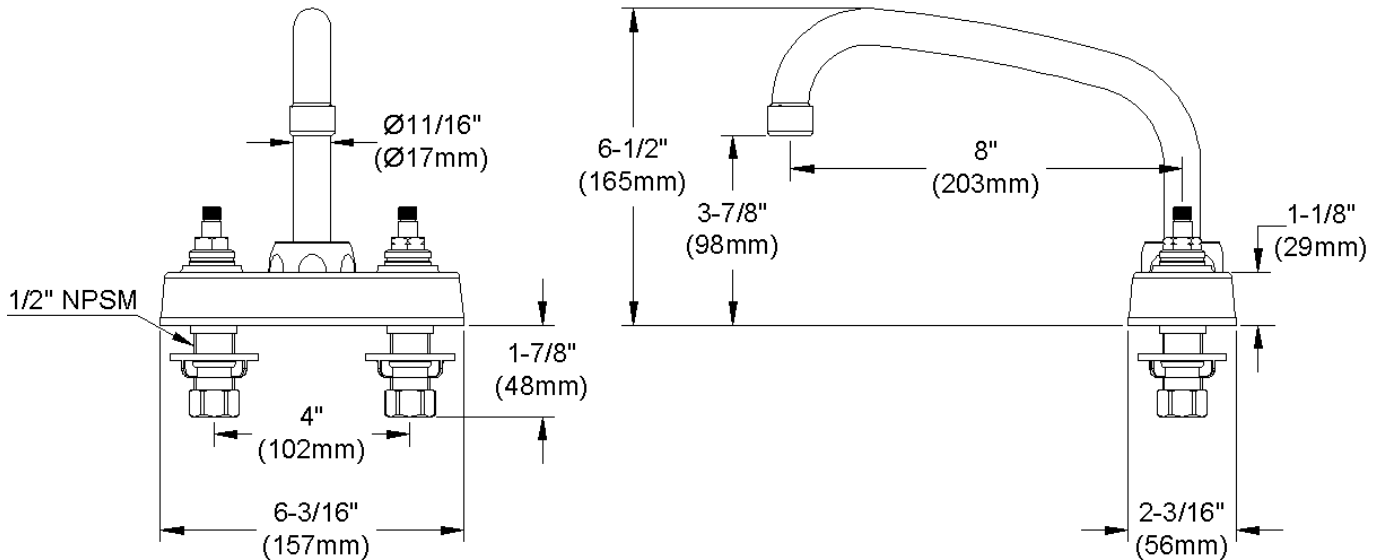

ELKAY[®]

SPECIFICATIONS

Commercial Faucet Model LK406AT08T4 Deck Mount 4" Center Arc Tube 8"

GENERAL FEATURES

- Quarter turn ceramic disc cartridge
- Solid brass construction
- Chrome finish
- Replacement cartridge A70001 for cold
- Replacement cartridge A70002 for hot
- Includes spout swing restriction pin

COMPLIES WITH:

- ASME/ANSI A112.18.1
- CSA B125-01
- NSF/ANSI 61
- ADA
- UPC/CUPC
- IAPMO Listed

Wristblade Handle 4 inch, Two Piece

Replacement Handle A55387
Replacement Escutcheon A55390

FRONT VIEW

(shown less handles)