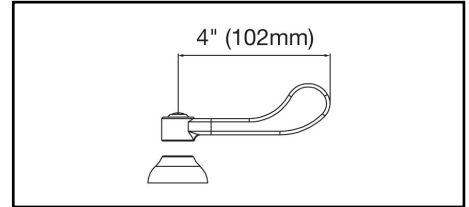

ELKAY[®]

SPECIFICATIONS

Commercial Faucet Model LK406AT08T4 Deck Mount 4" Center Arc Tube 8"

GENERAL FEATURES

- Quarter turn ceramic disc cartridge
- Solid brass construction
- Chrome finish
- Replacement cartridge A70001 for cold
- Replacement cartridge A70002 for hot
- Includes spout swing restriction pin

COMPLIES WITH:

- ASME/ANSI A112.18.1
- CSA B125-01
- NSF/ANSI 61
- ADA
- UPC/CUPC
- IAPMO Listed

Wristblade Handle 4 inch, Two Piece

Replacement Handle A55387
Replacement Escutcheon A55390

FRONT VIEW

(shown less handles)