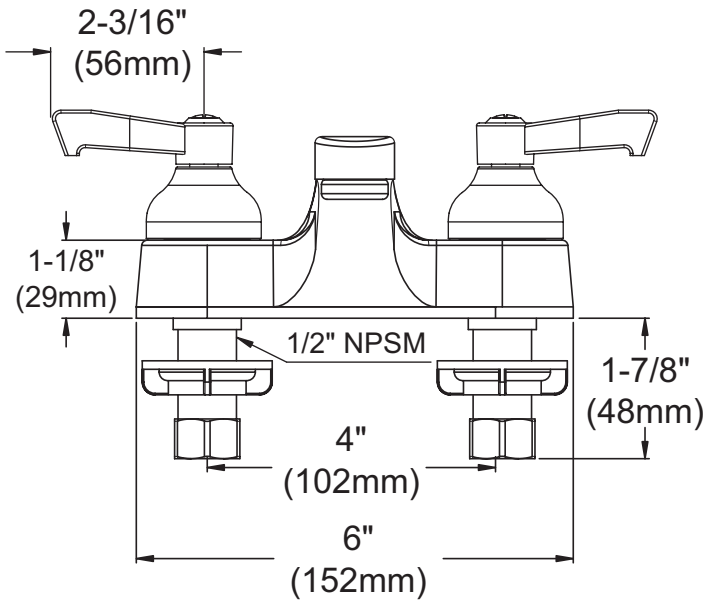

ELKAY®

SPECIFICATIONS

Commercial Faucet Model LK402L2 Deck Mount 4" Center Integral Spout

GENERAL FEATURES

- Quarter turn ceramic disc cartridge
- Solid brass construction
- Chrome finish
- Replacement cartridge A70001 for cold
- Replacement cartridge A70002 for hot

COMPLIES WITH:

- ASME/ANSI A112.18.1
- CSA B125-01
- NSF/ANSI 61
- ADA
- UPC/CUPC
- IAPMO Listed

FRONT VIEW