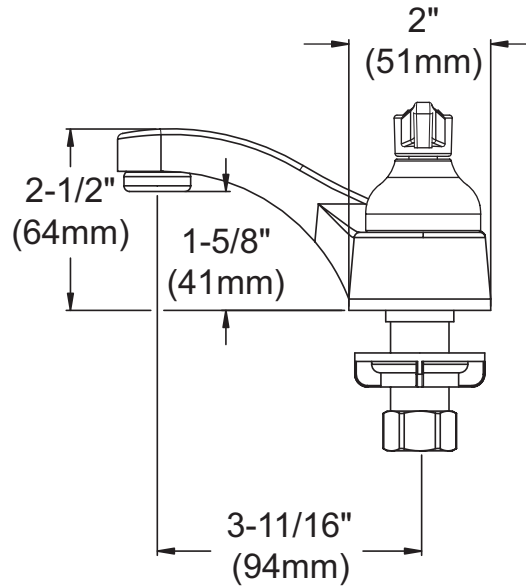

SIDE VIEW

Job Name:	Item #:
Notes:	
Architect/Engineer Approval:	Date:

For warranty information go to www.elkayusa.com