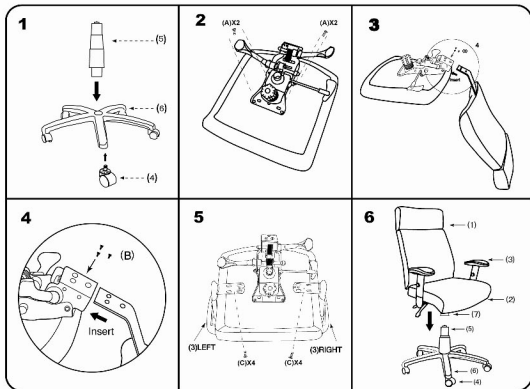

B700/706

(1)x1	(2)x1	(3)x1 (L)x1 (R)
		
(4)x5	(5)x1	(6)x1
		
(7)x1	<p>Customer Service Hotline: 1-800-593-1888</p>	
		
<p>Please unscrew all screws from cushion before assembly.</p>		
(A)x4		M6*22
(B)x3		M8*22
(C)x8		M6*30

It is important to assemble all parts so that the directional "Arrows" point in the same direction. Make certain that all screws are FULLY tightened before using the chair. Each month, check all screws and tighten any that may have loosened.