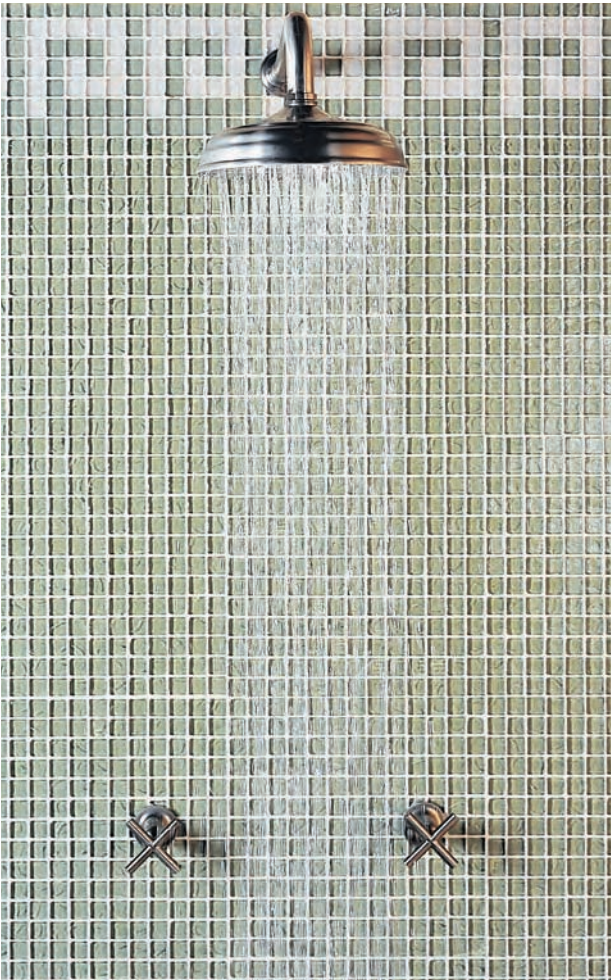

Front Cover - Center

Shower: Illuminence

Color Code	Color Name	Size	Pattern %
WC060.101011	Water Crystal Mosaics, Seafoam Clear	1"x1"	100%

Greek Key Pattern: Illuminence

Color Code	Color Name	Size	Pattern %
WC010.101012	Water Crystal Mosaics, Cristal Frosted	1"x1"	41.7% †
WC060.101012	Water Crystal Mosaics, Seafoam Frosted	1"x1"	58.3% †

† 12x12 sheets of 1x1 - this would be a job site assembly