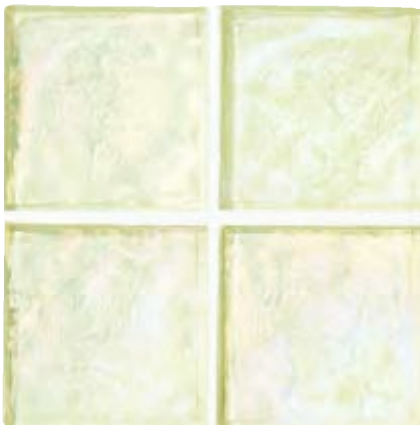

▲ Photo info

Prism, Radiance* and Water Crystal Mosaics Colors

Amber Splash 090, Clear

Sunspray 020, Clear

Cristal 010, Clear

Amber Splash 090, Frosted

Sunspray 020, Frosted

Cristal 010, Frosted