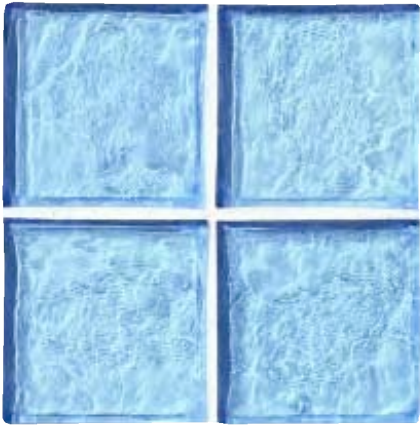

Amber Splash 090, Iridescent

Sunspray 020, Iridescent

Cristal 010, Iridescent

*Radiance Glass is available in clear and frosted finishes only.

Gulf Stream 030, Clear

Sea Glass 080, Clear

Seafoam 060, Clear

Gulf Stream 030, Frosted

Sea Glass 080, Frosted

Seafoam 060, Frosted

Gulf Stream 030, Iridescent

Sea Glass 080, Iridescent

Seafoam 060, Iridescent

Grotto 040, Clear

Atlantis 070, Clear

Pacific 050, Clear