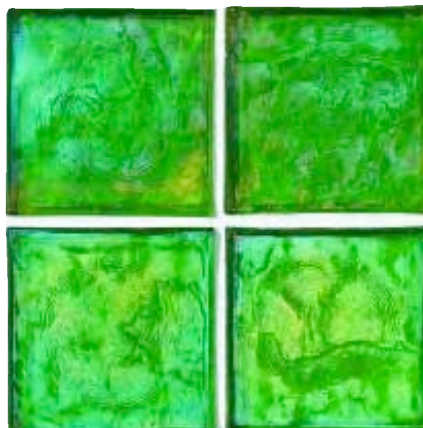

Grotto 040, Frosted

Atlantis 070, Frosted

Pacific 050, Frosted

Grotto 040, Iridescent

Atlantis 070, Iridescent

Pacific 050, Iridescent

Water Crystal Mosaics Mixed Colors

WCB1.10101 Sea Glass
clear/frosted/iridescent