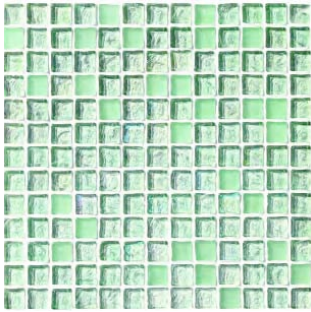

Sea Glass 080, Frosted

Seafoam 060, Frosted

Gulf Stream 030, Iridescent

Sea Glass 080, Iridescent

Seafoam 060, Iridescent

Grotto 040, Clear

Atlantis 070, Clear

Pacific 050, Clear

Grotto 040, Frosted

Atlantis 070, Frosted

Pacific 050, Frosted

Grotto 040, Iridescent

Atlantis 070, Iridescent

Pacific 050, Iridescent

Water Crystal Mosaics Mixed Colors

WCB1.10101 Sea Glass
clear/frosted/iridescent