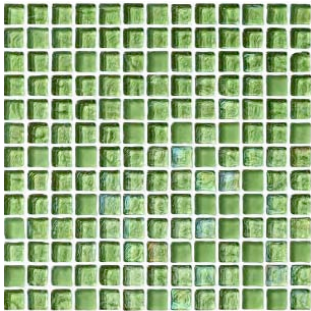

WCB5.10101 Seafoam
clear/frosted/iridescent