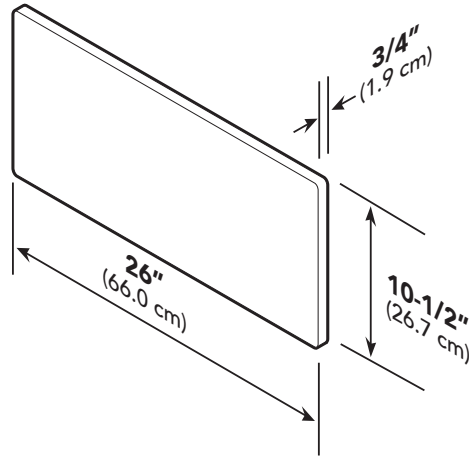

## Dimensions & Specifications

### CUSTOM PANEL DIMENSIONS

DFWD171

DFWD101

DFWD171

DFWD101

**Note:** Make sure insulation provided is used between the custom front and the inside door panel.

	DFWD171	DFWD101
Overall panel width	26" (66.0 cm)	29" (73.7 cm)
Overall panel height	10-1/2" (26.7 cm)	
Overall panel depth (thickness)	3/4" (1.9 cm)	