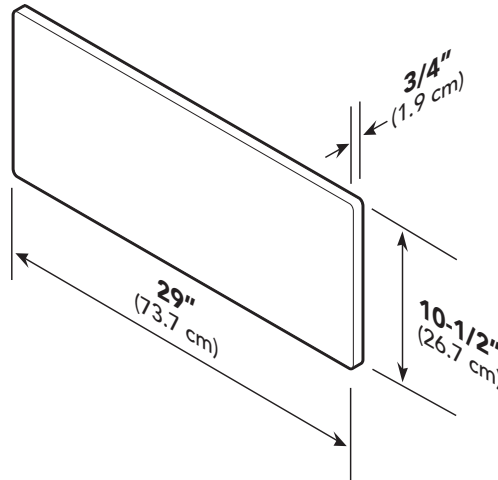

## Dimensions & Specifications

### CUSTOM PANEL DIMENSIONS

DFWD171

DFWD101

DFWD171

DFWD101

**Note:** Make sure insulation provided is used between the custom front and the inside door panel.

	DFWD171	DFWD101
Overall panel width	26" (66.0 cm)	29" (73.7 cm)
Overall panel height	10-1/2" (26.7 cm)	
Overall panel depth (thickness)	3/4" (1.9 cm)	