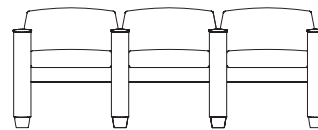

T643 Sofa

W 76 D 31 H 31
Seat: W 68.5 D 21 H 18.5
w/Arm: W 3.75 H 25.5
COM Ydg: 9.25
Weight: 150 lbs.