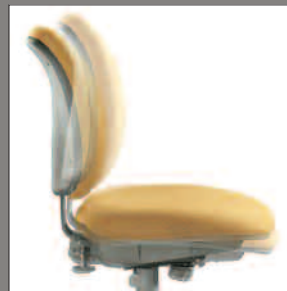

The beauty of the Piretti 2000 Series Collection lies in its adaptable styling. With clean lines and smooth contours, the collection complements any office environment.

All pedestal chairs in the collection feature an innovative mechanism that instantly adjusts back tension to match the user's weight. The result is a high level of comfort tailored to the specific individual, whatever their size.

**Adjustable back** – The task chair features an optional adjustable-height back for personalized support.

**Back flex** – Back flex relieves stress, prevents fatigue and leads to greater comfort.

**Downward tilt** – The task chair has forward seat tilt. This lessens pressure on the legs during a work-intensive posture, maintaining proper circulation.