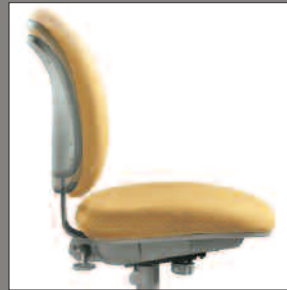

## Piretti 2000 Series® Collection

The Piretti 2000 Series Collection combines exceptional flex-back comfort with a modest price to provide outstanding value. A complete family of chairs that meets the needs of any office environment, the collection includes executive and managerial chairs, visitor chairs, task chairs and stools.

The beauty of the Piretti 2000 Series Collection lies in its adaptable styling. With clean lines and smooth contours, the collection complements any office environment.

All pedestal chairs in the collection feature an innovative mechanism that instantly adjusts back tension to match the user's weight. The result is a high level of comfort tailored to the specific individual, whatever their size.

**Adjustable back** – The task chair features an optional adjustable-height back for personalized support.

**Back flex** – Back flex relieves stress, prevents fatigue and leads to greater comfort.

**Downward tilt** – The task chair has forward seat tilt. This lessens pressure on the legs during a work-intensive posture, maintaining proper circulation.