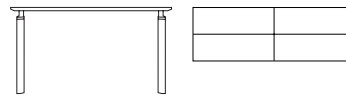

## ■ Specifications

**2001 Club Table**  
Dia. 20 H 22  
Weight: 35 lbs.

**2002 Lamp Table**  
Dia. 24 H 22  
Weight: 37 lbs.

**2003 Coffee Table**  
Dia. 36 H 18  
Weight: 47 lbs.

**2004 Coffee Table**  
Dia. 42 H 18  
Weight: 51 lbs.

**2005 Coffee Table**  
Dia. 48 H 18  
Weight: 60 lbs.

**2006 End Table**  
W 24 D 24 H 22  
Weight: 37 lbs.

**2007 Coffee Table**  
W 36 D 36 H 18  
Weight: 52 lbs.

**2008 Coffee Table**  
W 42 D 42 H 18  
Weight: 56 lbs.

**2009 Coffee Table**  
W 48 D 48 H 18  
Weight: 70 lbs.

**2010 Console Table**  
W 54 D 18 H 29  
Weight: 45 lbs.

**2011 Console Table**  
W 60 D 18 H 29  
Weight: 47 lbs.

**2012 Coffee Table**  
W 42 D 22 H 18  
Weight: 40 lbs.