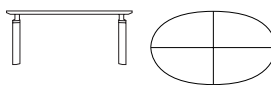

## ■ Specifications

**2001 Club Table**  
Dia. 20 H 22  
Weight: 35 lbs.

**2002 Lamp Table**  
Dia. 24 H 22  
Weight: 37 lbs.

**2003 Coffee Table**  
Dia. 36 H 18  
Weight: 47 lbs.

**2004 Coffee Table**  
Dia. 42 H 18  
Weight: 51 lbs.

**2005 Coffee Table**  
Dia. 48 H 18  
Weight: 60 lbs.

**2006 End Table**  
W 24 D 24 H 22  
Weight: 37 lbs.

**2007 Coffee Table**  
W 36 D 36 H 18  
Weight: 52 lbs.

**2008 Coffee Table**  
W 42 D 42 H 18  
Weight: 56 lbs.

**2009 Coffee Table**  
W 48 D 48 H 18  
Weight: 70 lbs.

**2010 Console Table**  
W 54 D 18 H 29  
Weight: 45 lbs.

**2011 Console Table**  
W 60 D 18 H 29  
Weight: 47 lbs.

**2012 Coffee Table**  
W 42 D 22 H 18  
Weight: 40 lbs.