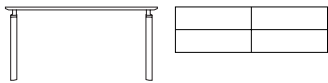

## ■ Specifications

**2001 Club Table**  
Dia. 20 H 22  
Weight: 35 lbs.

**2002 Lamp Table**  
Dia. 24 H 22  
Weight: 37 lbs.

**2003 Coffee Table**  
Dia. 36 H 18  
Weight: 47 lbs.

**2004 Coffee Table**  
Dia. 42 H 18  
Weight: 51 lbs.

**2005 Coffee Table**  
Dia. 48 H 18  
Weight: 60 lbs.

**2006 End Table**  
W 24 D 24 H 22  
Weight: 37 lbs.

**2007 Coffee Table**  
W 36 D 36 H 18  
Weight: 52 lbs.

**2008 Coffee Table**  
W 42 D 42 H 18  
Weight: 56 lbs.

**2009 Coffee Table**  
W 48 D 48 H 18  
Weight: 70 lbs.

**2010 Console Table**  
W 54 D 18 H 29  
Weight: 45 lbs.

**2011 Console Table**  
W 60 D 18 H 29  
Weight: 47 lbs.

**2012 Coffee Table**  
W 42 D 22 H 18  
Weight: 40 lbs.