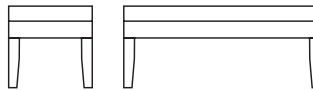

Specifications

7923 Lounge Chair

W 30 D 28 H 31
Seat: W 19 D 20 H 19
Arm Height: 28 Midway
COM Ydg: 4.25
Weight: 70 lbs.

7948 Bench

W 48 D 19.5 H 18.5
COM Ydg: 1.75
Weight: 43 lbs.

7933 Loveseat

W 51 D 28 H 31
Seat: W 38 D 20 H 19
Arm Height: 28 Midway
COM Ydg: 5.75
Weight: 115 lbs.