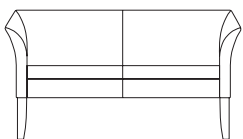

Specifications

7923 Lounge Chair

W 30 D 28 H 31
Seat: W 19 D 20 H 19
Arm Height: 28 Midway
COM Ydg: 4.25
Weight: 70 lbs.

7948 Bench

W 48 D 19.5 H 18.5
COM Ydg: 1.75
Weight: 43 lbs.

7933 Loveseat

W 51 D 28 H 31
Seat: W 38 D 20 H 19
Arm Height: 28 Midway
COM Ydg: 5.75
Weight: 115 lbs.

7960 Bench

W 60 D 19.5 H 18.5
COM Ydg: 2.25
Weight: 55 lbs.

7943 Sofa

W 70 D 28 H 31
Seat: W 57 D 20 H 19
Arm Height: 28 Midway
COM Ydg: 8.75
Weight: 145 lbs.

Neena is a trademark of Krueger International, Inc.
KI is a registered trademark of Krueger International, Inc.