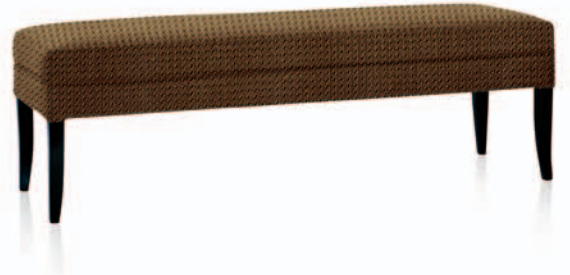

Neena™ Lounge Seating ■

Simply designed with pure elegance.

- Contemporary flair
- Clean lines
- Aesthetic appeal

■ Designed by Michael Edwards.

Neena™ Lounge Seating

The dignity of Neena Lounge Seating brings forth stature and grace. The flared, tapered arms and curved, hardwood legs create a sense of style that is carried throughout the whole collection. Create an inviting space with contemporary flair using Neena's lounge chair, loveseat, sofa and bench.

Choose from a fabric of your own or one of KI's or Pallas® Textiles many graded upholstery options, Neena Lounge Seating provides a perfect match for any environment.

A flair for the contemporary.

Neena Lounge Seating's style is accentuated by the flared, tapered arms and curved, hardwood legs.

Specifications

7923 Lounge Chair

W 30 D 28 H 31
Seat: W 19 D 20 H 19
Arm Height: 28 Midway
COM Ydg: 4.25
Weight: 70 lbs.

7948 Bench

W 48 D 19.5 H 18.5
COM Ydg: 1.75
Weight: 43 lbs.

7933 Loveseat

W 51 D 28 H 31
Seat: W 38 D 20 H 19
Arm Height: 28 Midway
COM Ydg: 5.75
Weight: 115 lbs.

7960 Bench

W 60 D 19.5 H 18.5
COM Ydg: 2.25
Weight: 55 lbs.

7943 Sofa

W 70 D 28 H 31
Seat: W 57 D 20 H 19
Arm Height: 28 Midway
COM Ydg: 8.75
Weight: 145 lbs.

Neena is a trademark of Krueger International, Inc.
KI is a registered trademark of Krueger International, Inc.