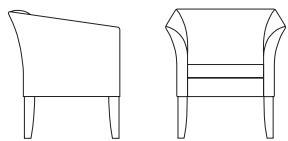

Neena™ Lounge Seating ■

Simply designed with pure elegance.

- Contemporary flair
- Clean lines
- Aesthetic appeal

■ Designed by Michael Edwards.

Neena™ Lounge Seating

The dignity of Neena Lounge Seating brings forth stature and grace. The flared, tapered arms and curved, hardwood legs create a sense of style that is carried throughout the whole collection. Create an inviting space with contemporary flair using Neena's lounge chair, loveseat, sofa and bench.

Choose from a fabric of your own or one of KI's or Pallas® Textiles many graded upholstery options, Neena Lounge Seating provides a perfect match for any environment.

A flair for the contemporary.

Neena Lounge Seating's style is accentuated by the flared, tapered arms and curved, hardwood legs.

Specifications

7923 Lounge Chair

W 30 D 28 H 31
Seat: W 19 D 20 H 19
Arm Height: 28 Midway
COM Ydg: 4.25
Weight: 70 lbs.

7948 Bench

W 48 D 19.5 H 18.5
COM Ydg: 1.75
Weight: 43 lbs.

7933 Loveseat

W 51 D 28 H 31
Seat: W 38 D 20 H 19
Arm Height: 28 Midway
COM Ydg: 5.75
Weight: 115 lbs.