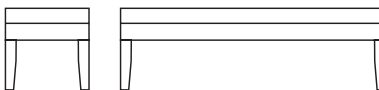

Specifications

7923 Lounge Chair

W 30 D 28 H 31
Seat: W 19 D 20 H 19
Arm Height: 28 Midway
COM Ydg: 4.25
Weight: 70 lbs.

7948 Bench

W 48 D 19.5 H 18.5
COM Ydg: 1.75
Weight: 43 lbs.

7933 Loveseat

W 51 D 28 H 31
Seat: W 38 D 20 H 19
Arm Height: 28 Midway
COM Ydg: 5.75
Weight: 115 lbs.

7960 Bench

W 60 D 19.5 H 18.5
COM Ydg: 2.25
Weight: 55 lbs.

7943 Sofa

W 70 D 28 H 31
Seat: W 57 D 20 H 19
Arm Height: 28 Midway
COM Ydg: 8.75
Weight: 145 lbs.

Neena is a trademark of Krueger International, Inc.
KI is a registered trademark of Krueger International, Inc.