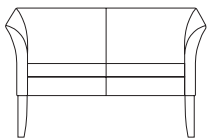

Specifications

7923 Lounge Chair

W 30 D 28 H 31
Seat: W 19 D 20 H 19
Arm Height: 28 Midway
COM Ydg: 4.25
Weight: 70 lbs.

7948 Bench

W 48 D 19.5 H 18.5
COM Ydg: 1.75
Weight: 43 lbs.

7933 Loveseat

W 51 D 28 H 31
Seat: W 38 D 20 H 19
Arm Height: 28 Midway
COM Ydg: 5.75
Weight: 115 lbs.

7960 Bench

W 60 D 19.5 H 18.5
COM Ydg: 2.25
Weight: 55 lbs.

7943 Sofa

W 70 D 28 H 31
Seat: W 57 D 20 H 19
Arm Height: 28 Midway
COM Ydg: 8.75
Weight: 145 lbs.

Neena is a trademark of Krueger International, Inc.
KI is a registered trademark of Krueger International, Inc.