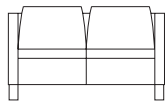

6223WA Lounge Chair - Wood Arms

W 29 D 32 H 32.5
 Seat: W 22 D 20 H 18.75
 Arm Height: 29.75
 COM Ydg: 5.5
 Weight: 85 lbs.

6220 Ottoman

W 22 D 18.5 H 18
 COM Ydg: 1.5
 Weight: 35 lbs.

6260 Bench

W 60 D 18.75 H 18.75
 COM Ydg: 3.5
 Weight: 50 lbs.

6233 Loveseat - Upholstered Arms (shown)

6233WA Loveseat - Wood Arms

W 51 D 32 H 32.5
 Seat: W 44 D 20 H 19.75
 Arm Height: 29.75
 COM Ydg: 7.5
 Weight: 120 lbs.

6248 Bench

W 48 D 18.75 H 18.75
 COM Ydg: 3
 Weight: 40 lbs.