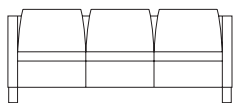

6223WA Lounge Chair - Wood Arms

W 29 D 32 H 32.5
 Seat: W 22 D 20 H 18.75
 Arm Height: 29.75
 COM Ydg: 5.5
 Weight: 85 lbs.

6220 Ottoman

W 22 D 18.5 H 18
 COM Ydg: 1.5
 Weight: 35 lbs.

6260 Bench

W 60 D 18.75 H 18.75
 COM Ydg: 3.5
 Weight: 50 lbs.

6233 Loveseat - Upholstered Arms (shown)

6233WA Loveseat - Wood Arms

W 51 D 32 H 32.5
 Seat: W 44 D 20 H 19.75
 Arm Height: 29.75
 COM Ydg: 7.5
 Weight: 120 lbs.

6248 Bench

W 48 D 18.75 H 18.75
 COM Ydg: 3
 Weight: 40 lbs.

6243 Sofa - Upholstered Arms (shown)

6243WA Sofa - Wood Arms

W 73 D 32 H 32.5
 Seat: W 66 D 20 H 19.75
 Arm Height: 29.75
 COM Ydg: 10
 Weight: 140 lbs.

Designed by David Alan Pessa.

Grand Salon, KI and Working For You are registered trademarks of Krueger International, Inc.