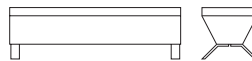

Classic lounge furniture with a contemporary edge.

Grand Salon Lounge Seating offers a variety of design combinations that blend modern ideals with the need for functionality.

Specifications

6223 Lounge Chair - Upholstered Arms (shown)

6223WA Lounge Chair - Wood Arms

W 29 D 32 H 32.5
 Seat: W 22 D 20 H 18.75
 Arm Height: 29.75
 COM Ydg: 5.5
 Weight: 85 lbs.

6220 Ottoman

W 22 D 18.5 H 18
 COM Ydg: 1.5
 Weight: 35 lbs.

6260 Bench

W 60 D 18.75 H 18.75
 COM Ydg: 3.5
 Weight: 50 lbs.