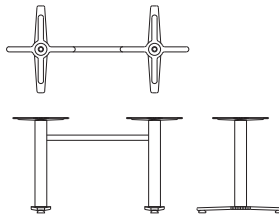

JANUS et Cie

CAFÉ JANUS

PINOT 3

PINOT 4

PINOT 2

PINOT DRINK

INDOOR OR OUTDOOR

P I N O T 3

Base: DIA 24½"(62cm) . H 28"(71cm)

P I N O T 4

Base: DIA 26"(66cm) . H 28"(71cm)

P I N O T 2

Base: L 31½"(80cm) . W 25"(64cm) . H 28"(71cm)

P I N O T D R I N K

Base: DIA 26"(66cm) . H 43¼"(110cm)

BASE: SATIN ANODIZED CAST ALUMINUM WITH SATIN ANODIZED ALUMINUM COLUMN