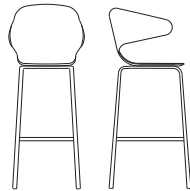

C78  
CAFÉ JANUS

INDOOR OR OUTDOOR

HUG CHAIR

W 20<sup>3</sup>/<sub>4</sub>"(53cm) . D 21<sup>3</sup>/<sub>4</sub>"(55cm) . H 31"(79cm) . SH 18"(46cm) . AH 30"(76cm)

FRAME: SATIN ANODIZED ALUMINUM

SEAT & BACK: MOLDED POLISHED TECHNO-POLYMER SHELL

AVAILABLE IN WHITE, IVORY, PALE YELLOW, BLACK AND PISTACHIO

STACKS TO 4

HUG BARSTOOL

W 20<sup>3</sup>/<sub>4</sub>"(53cm) . D 21<sup>3</sup>/<sub>4</sub>"(55cm) . H 42<sup>1</sup>/<sub>4</sub>"(107cm) . SH 29<sup>1</sup>/<sub>4</sub>"(74cm) . AH 41<sup>1</sup>/<sub>4</sub>"(105cm)

FRAME: SATIN ANODIZED ALUMINUM

SEAT & BACK: MOLDED POLISHED TECHNO-POLYMER SHELL

AVAILABLE IN WHITE, IVORY, PALE YELLOW, BLACK AND PISTACHIO

(NOT SHOWN)

OASIS I

BASE: DIA 17<sup>3</sup>/<sub>4</sub>"(45cm) . H 28<sup>3</sup>/<sub>4</sub>"(73cm)