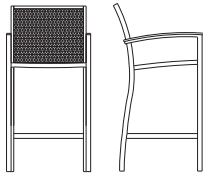

JANUS et Cie. CAFÉ JANUS

PINOT

KOKO MESH

INDOOR OR OUTDOOR

K O K O M E S H B A R S T O O L

W 22"(56cm) . D 22"(56cm) . H 46"(117cm) . SH 30"(76cm) . AH 39"(99cm)

FRAME: MATTE SILVER ELECTROSTATIC POWDER COATED ALUMINUM
SEAT & BACK: WHITE POLYVINYL MESH WITH JANUSWOOD ONSET ARM

K O K O J A N U S W O O D B A R S T O O L

W 22"(56cm) . D 22"(56cm) . H 46"(117cm) . SH 30"(76cm) . AH 39"(99cm)

FRAME: MATTE SILVER ELECTROSTATIC POWDER COATED ALUMINUM
SEAT, BACK AND ONSET ARM: JANUSWOOD
(NOT SHOWN)

P I N O T D R I N K T A B L E - T E A K

Base: DIA 26"(66cm) . H 45¹/₄"(115cm)

BASE: SATIN ANODIZED CAST ALUMINUM WITH SATIN ANODIZED ALUMINUM COLUMN

TOP: 23 1/2" (60CM) TEAK

JANUS et Cie®

8687 Melrose Avenue, Suite B193, West Hollywood, CA 90069 310.652.7090