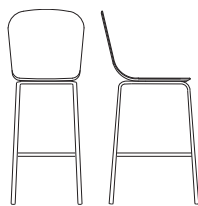

JANUS et Cie

CAFÉ JANUS

INDOOR OR OUTDOOR

APPLE BARSTOOL

W 20³/₄"(53cm) . D 21³/₄"(55cm) . H 42¹/₄"(107cm) . SH 29¹/₄"(74cm)

FRAME: SATIN ANODIZED ALUMINUM

COLORS: WHITE, PEARL GREY, PALE YELLOW AND BLACK

HUG BARSTOOL

W 20³/₄"(53cm) . D 21³/₄"(55cm) . H 42¹/₄"(107cm) . SH 29¹/₄"(74cm) . AH 41¹/₄"(105cm)

FRAME: SATIN ANODIZED ALUMINUM

SEAT & BACK: MOLDED POLISHED TECHNO-POLYMER SHELL

AVAILABLE IN WHITE, IVORY, PALE YELLOW, BLACK AND PISTACHIO

OASIS DRINK

BASE: DIA 17³/₄"(45cm) . H 43¹/₄"(110cm)

(NOT SHOWN)

QUAD DRINK

Base: L 15³/₄"(40cm) . W 15³/₄"(40cm) . H 43¹/₄"(110cm)

(NOT SHOWN)

BASE & COLUMN: SATIN STAINLESS STEEL

JANUS et Cie®