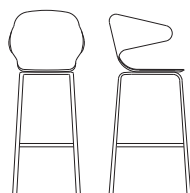

JANUS et Cie

CAFÉ JANUS

INDOOR OR OUTDOOR

APPLE BARSTOOL

W 20³/₄"(53cm) . D 21³/₄"(55cm) . H 42¹/₄"(107cm) . SH 29¹/₄"(74cm)

FRAME: SATIN ANODIZED ALUMINUM

COLORS: WHITE, PEARL GREY, PALE YELLOW AND BLACK

HUG BARSTOOL

W 20³/₄"(53cm) . D 21³/₄"(55cm) . H 42¹/₄"(107cm) . SH 29¹/₄"(74cm) . AH 41¹/₄"(105cm)

FRAME: SATIN ANODIZED ALUMINUM

SEAT & BACK: MOLDED POLISHED TECHNO-POLYMER SHELL

AVAILABLE IN WHITE, IVORY, PALE YELLOW, BLACK AND PISTACHIO

OASIS DRINK

BASE: DIA 17³/₄"(45cm) . H 43¹/₄"(110cm)

(NOT SHOWN)

QUAD DRINK

Base: L 15³/₄"(40cm) . W 15³/₄"(40cm) . H 43¹/₄"(110cm)

(NOT SHOWN)

BASE & COLUMN: SATIN STAINLESS STEEL

JANUS et Cie®