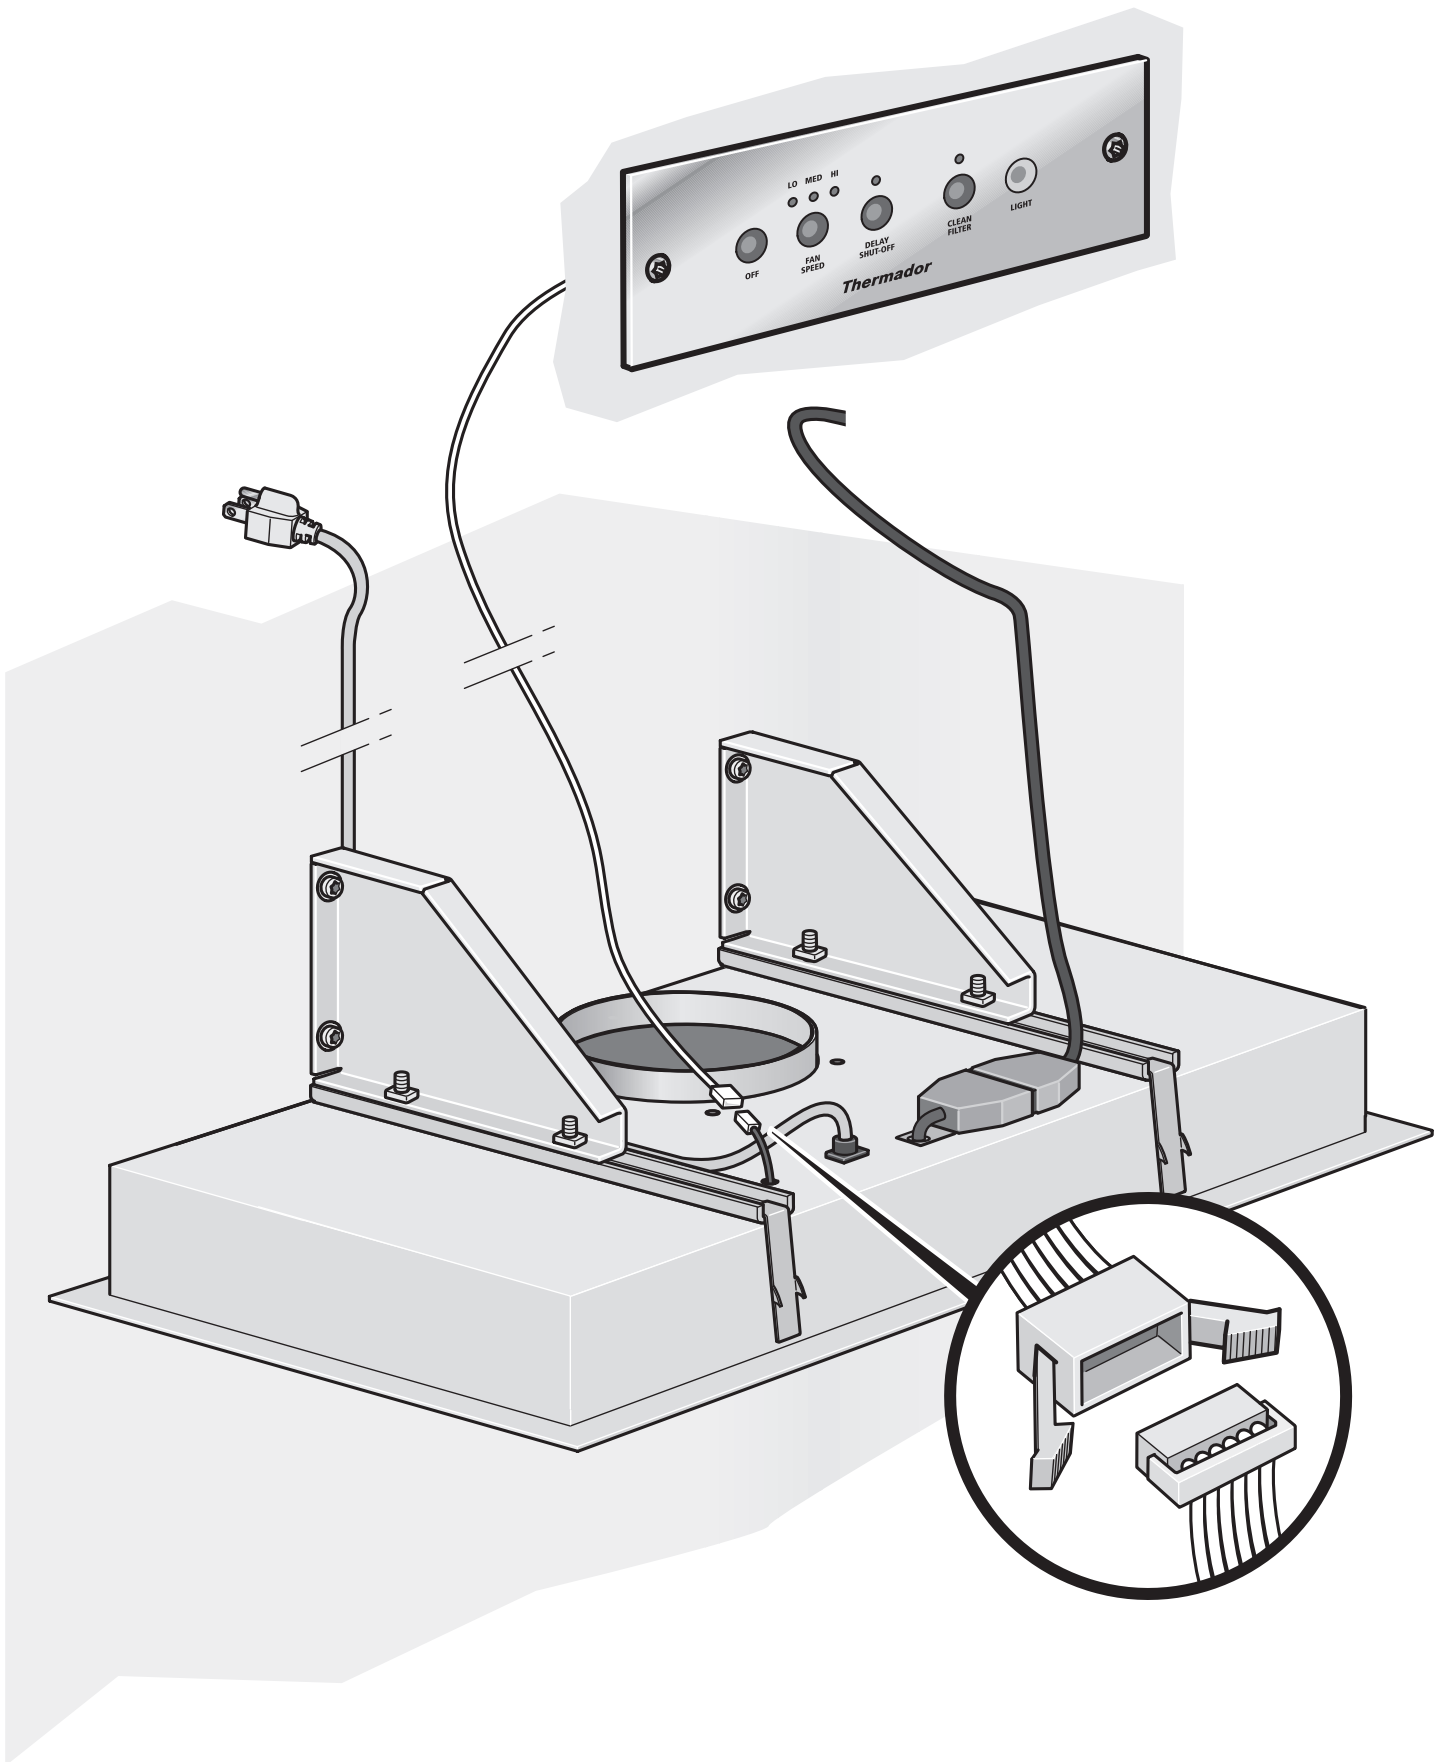

Thermador® | *An American Icon™*

INSTALLATION MANUAL

MODEL: VCI2REM

Thermador[®] | *An American Icon*[™]

5551 McFadden Avenue, Huntington Beach CA, 92649 • 800-735-4328 • www.thermador.com
9000220535 • 10013 RevB • 01/07 © BSH Home Appliances Corporation • Litho in U.S.A.