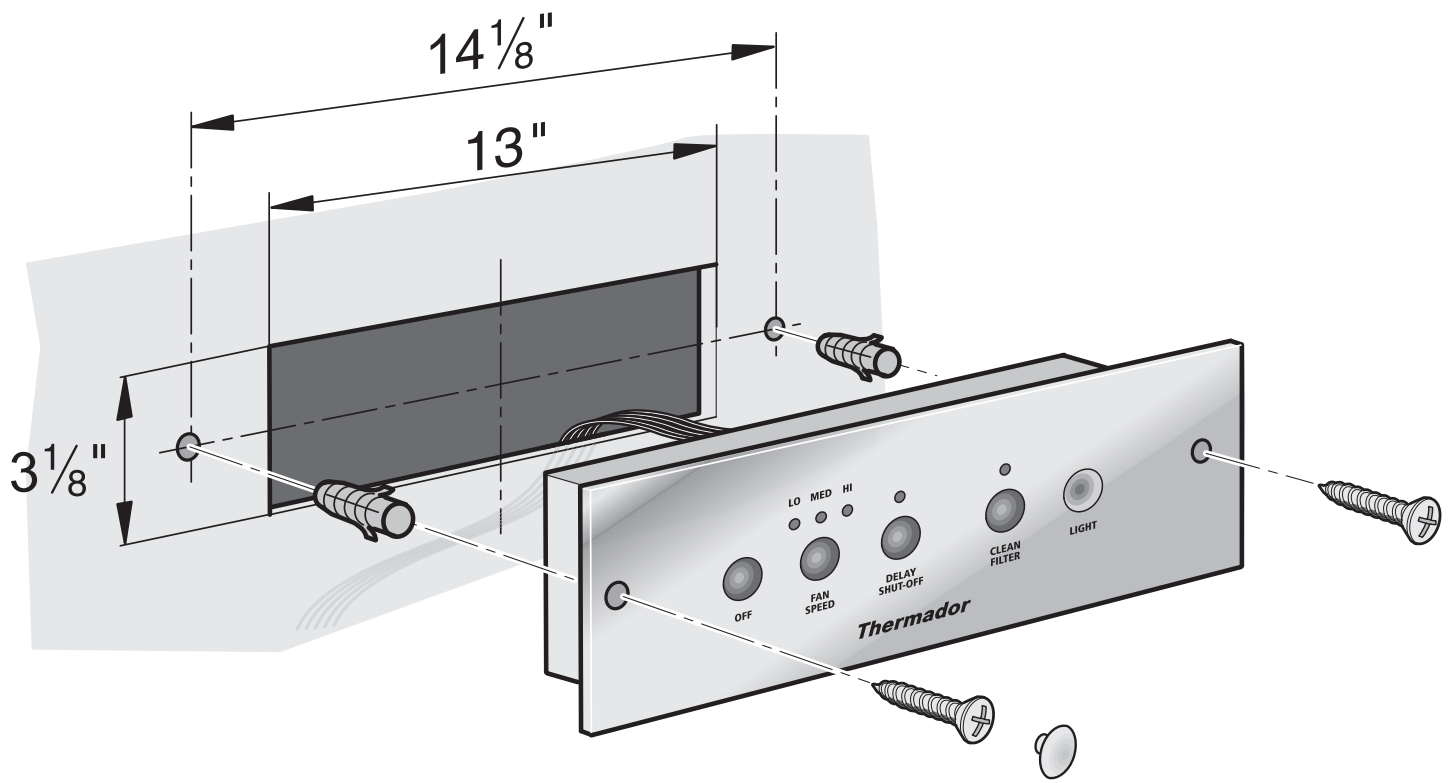

Thermador® | *An American Icon™*

INSTALLATION MANUAL

MODEL: VCI2REM

Thermador[®] | *An American Icon*[™]

5551 McFadden Avenue, Huntington Beach CA, 92649 • 800-735-4328 • www.thermador.com
9000220535 • 10013 RevB • 01/07 © BSH Home Appliances Corporation • Litho in U.S.A.