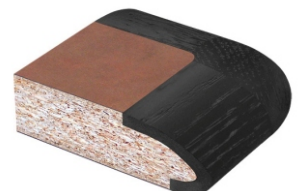

WA1

WB1

WC1

WC2

WC3

WC5

WC6

WD1

WD2

WD5

WF2

WF3

WF4

WF5

PurWood Urethane Edges

MP1

MP2

MP3

MC6

PurWood Urethane Edges with Flat Vinyl Sides

MP1F

MP3F

MC6F

PurTech Urethane Edges

MA1

MA2

MA3

MA4

MA5

MT6

MT7

PurTech Urethane Edges with Flat Vinyl Sides