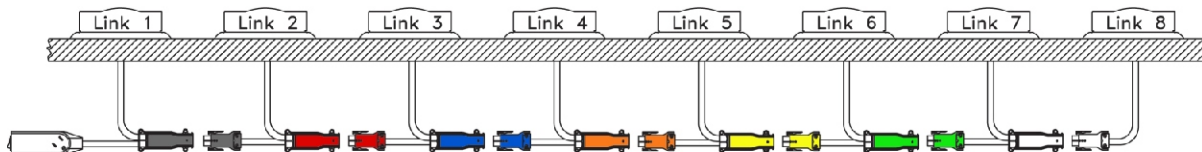

Power and Data

GLENBEIGH features two openings with power or data for either one. It is constructed of durable die-cast zinc and available in 6 colors that complement a wide range of decor. Select from plug or hard wire connection options.

Plated colors ⇒

Powder coat colors ⇒

MHO offers flexible desktop power and data solutions for executive and institutional work station applications. Retractable and durably constructed, the modular high output convenience outlets are highly functional with a fluid, one touch door that remains open during use. MHO features four openings for power and data ports. Select from plug or hard wire power options.

Available colors: Black and Silver

INTERLINK allows user to link up to 8 tables together with a single electrical connection. It is available with Glenbeigh and MHO modules and has either plug or hardwire power options. For more power and data options, call Customer Service at 888.705.0777.

INTERLINK