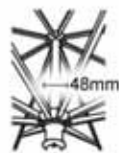

#### SHAPE & SIZE

Square  
8 strut in:

OR

Octagonal  
8 strut in:

2.0 meter  
2.5 meter  
3.0 meter

2.5 meter  
3.0 meter  
4.0 meter

#### Height:

2,05m at rim. Provides more shade and no head bumping for taller people.