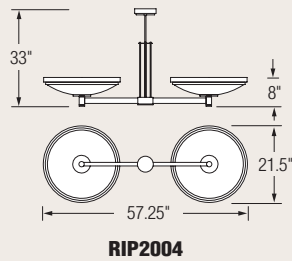

Shallow Chandeliers-24"

RENAISSANCE

24"

Specifications:

- Trim rings are spun from .063" thick base material (brass or aluminum) or 18 gauge steel (plated or painted).
- Chassis is formed from 18 gauge cold-rolled steel.
- 3/8 IP (.688" dia.) stem with a 1/2 IP (.875" dia.) sleeve.
- Formed acrylic bowl with a minimum wall thickness of .118". Opal finish is standard.
- Hinged optical tray for easy replacement of lamps and ballasts without removal of the bowl.
- Integral fluorescent ballasts are HPF electronic with low harmonic distortion.
- Ballasts are thermally protected and have Class "A" sound rating.
- Inner steel support bracket attaches to 4" octagonal box.
- 45° swivel canopy is standard and meets all earthquake related codes.
- UL listed (US and Canada) for damp locations. (Not recommended for exterior use.)

Design modification rights reserved.