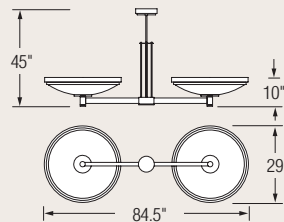

Shallow Chandeliers-32"

RENAISSANCE

32"

Specifications:

- Trim rings are spun from .063" thick base material (brass or aluminum) or 18 gauge steel (plated or painted).
- Chassis is formed from 18 gauge cold-rolled steel.
- 3/8 IP (.688" dia.) stem with a 1/2 IP (.875" dia.) sleeve.
- Formed acrylic bowl with a minimum wall thickness of .118". Opal finish is standard.
- Hinged optical tray for easy replacement of lamps and ballasts without removal of the bowl.
- Integral fluorescent ballasts are HPF electronic with low harmonic distortion.
- Ballasts are thermally protected and have Class "A" sound rating.
- Inner steel support bracket attaches to 4" octagonal box.
- 45° swivel canopy is standard and meets all earthquake related codes.
- UL listed (US and Canada) for damp locations. (Not recommended for exterior use.)

Design modification rights reserved.

Stepped Trim 2-Bowl

RIP2006

Stepped Trim 4-Bowl