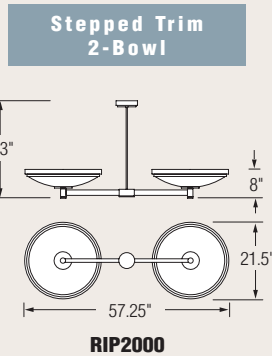

Shallow Chandeliers-24"

RENAISSANCE

24"

Specifications:

- Trim rings are spun from .063" thick base material (brass or aluminum) or 18 gauge steel (plated or painted).
- Chassis is formed from 18 gauge cold-rolled steel.
- 3/8 IP (.688" dia.) stem with a 1/2 IP (.875" dia.) sleeve.
- Formed acrylic bowl with a minimum wall thickness of .118". Opal finish is standard.
- Hinged optical tray for easy replacement of lamps and ballasts without removal of the bowl.
- Integral fluorescent ballasts are HPF electronic with low harmonic distortion.
- Ballasts are thermally protected and have Class "A" sound rating.
- Inner steel support bracket attaches to 4" octagonal box.
- 45° swivel canopy is standard and meets all earthquake related codes.
- UL listed (US and Canada) for damp locations. (Not recommended for exterior use.)

Design modification rights reserved.