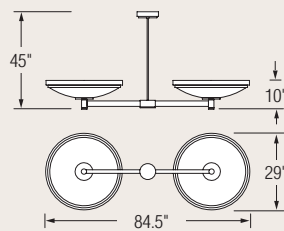

Shallow Chandeliers-32"

RENAISSANCE

32"

Specifications:

- Trim rings are spun from .063" thick base material (brass or aluminum) or 18 gauge steel (plated or painted).
- Chassis is formed from 18 gauge cold-rolled steel.
- 3/8 IP (.688" dia.) stem with a 1/2 IP (.875" dia.) sleeve.
- Formed acrylic bowl with a minimum wall thickness of .118". Opal finish is standard.
- Hinged optical tray for easy replacement of lamps and ballasts without removal of the bowl.
- Integral fluorescent ballasts are HPF electronic with low harmonic distortion.
- Ballasts are thermally protected and have Class "A" sound rating.
- Inner steel support bracket attaches to 4" octagonal box.
- 45° swivel canopy is standard and meets all earthquake related codes.
- UL listed (US and Canada) for damp locations. (Not recommended for exterior use.)

Design modification rights reserved.

Stepped Trim 2-Bowl

RIP2002