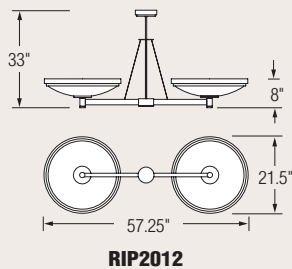

Shallow Chandeliers-24"

RENAISSANCE

24"

Specifications:

- Trim rings are spun from .063" thick base material (brass or aluminum) or 18 gauge steel (plated or painted).
- Chassis is formed from 18 gauge cold-rolled steel.
- 3/8 IP (.688" dia.) stem with a 1/2 IP (.875" dia.) sleeve.
- Formed acrylic bowl with a minimum wall thickness of .118". Opal finish is standard.
- Hinged optical tray for easy replacement of lamps and ballasts without removal of the bowl.
- Integral fluorescent ballasts are HPF electronic with low harmonic distortion.
- Ballasts are thermally protected and have Class "A" sound rating.
- Inner steel support bracket attaches to 4" octagonal box.
- 45° swivel canopy is standard and meets all earthquake related codes.
- UL listed (US and Canada) for damp locations. (Not recommended for exterior use.)

Design modification rights reserved.