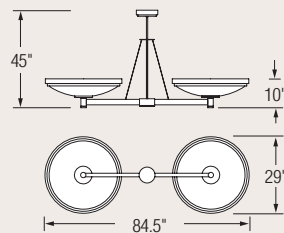

RENAISSANCE

24"

Specifications:

- Trim rings are spun from .063" thick base material (brass or aluminum) or 18 gauge steel (plated or painted).
- Chassis is formed from 18 gauge cold-rolled steel.
- 3/8 IP (.688" dia.) stem with a 1/2 IP (.875" dia.) sleeve.
- Formed acrylic bowl with a minimum wall thickness of .118". Opal finish is standard.
- Hinged optical tray for easy replacement of lamps and ballasts without removal of the bowl.
- Integral fluorescent ballasts are HPF electronic with low harmonic distortion.
- Ballasts are thermally protected and have Class "A" sound rating.
- Inner steel support bracket attaches to 4" octagonal box.
- 45° swivel canopy is standard and meets all earthquake related codes.
- UL listed (US and Canada) for damp locations. (Not recommended for exterior use.)

OPTICAL PACKAGES

A

Symmetrical Indirect

Shallow Chandeliers-32"

RENAISSANCE

32"

Specifications:

- Trim rings are spun from .063" thick base material (brass or aluminum) or 18 gauge steel (plated or painted).
- Chassis is formed from 18 gauge cold-rolled steel.
- 3/8 IP (.688" dia.) stem with a 1/2 IP (.875" dia.) sleeve.
- Formed acrylic bowl with a minimum wall thickness of .118". Opal finish is standard.
- Hinged optical tray for easy replacement of lamps and ballasts without removal of the bowl.
- Integral fluorescent ballasts are HPF electronic with low harmonic distortion.
- Ballasts are thermally protected and have Class "A" sound rating.
- Inner steel support bracket attaches to 4" octagonal box.
- 45° swivel canopy is standard and meets all earthquake related codes.
- UL listed (US and Canada) for damp locations. (Not recommended for exterior use.)

Design modification rights reserved.

Stepped Trim 2-Bowl

RIP2002

RIP2006

RIP2010

RIP2014

Stepped Trim 4-Bowl

RIP2022