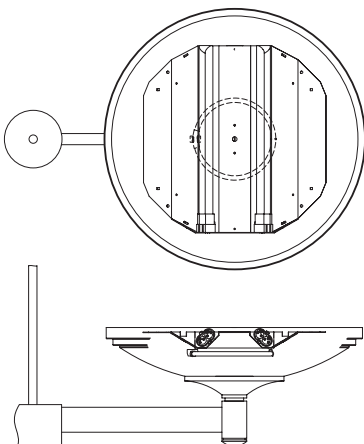

RENAISSANCE

24"

Specifications:

- Trim rings are spun from .063" thick base material (brass or aluminum) or 18 gauge steel (plated or painted).
- Chassis is formed from 18 gauge cold-rolled steel.
- 3/8 IP (.688" dia.) stem with a 1/2 IP (.875" dia.) sleeve.
- Formed acrylic bowl with a minimum wall thickness of .118". Opal finish is standard.
- Hinged optical tray for easy replacement of lamps and ballasts without removal of the bowl.
- Integral fluorescent ballasts are HPF electronic with low harmonic distortion.
- Ballasts are thermally protected and have Class "A" sound rating.
- Inner steel support bracket attaches to 4" octagonal box.
- 45° swivel canopy is standard and meets all earthquake related codes.
- UL listed (US and Canada) for damp locations. (Not recommended for exterior use.)

OPTICAL PACKAGES

A

Symmetrical Indirect

Shallow Chandeliers-32"

RENAISSANCE

32"

Specifications:

- Trim rings are spun from .063" thick base material (brass or aluminum) or 18 gauge steel (plated or painted).
- Chassis is formed from 18 gauge cold-rolled steel.
- 3/8 IP (.688" dia.) stem with a 1/2 IP (.875" dia.) sleeve.
- Formed acrylic bowl with a minimum wall thickness of .118". Opal finish is standard.
- Hinged optical tray for easy replacement of lamps and ballasts without removal of the bowl.
- Integral fluorescent ballasts are HPF electronic with low harmonic distortion.
- Ballasts are thermally protected and have Class "A" sound rating.
- Inner steel support bracket attaches to 4" octagonal box.
- 45° swivel canopy is standard and meets all earthquake related codes.
- UL listed (US and Canada) for damp locations. (Not recommended for exterior use.)