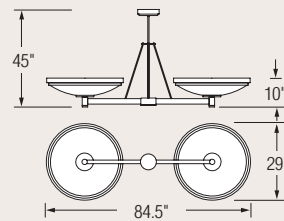

RENAISSANCE

24"

Specifications:

- Trim rings are spun from .063" thick base material (brass or aluminum) or 18 gauge steel (plated or painted).
- Chassis is formed from 18 gauge cold-rolled steel.
- 3/8 IP (.688" dia.) stem with a 1/2 IP (.875" dia.) sleeve.
- Formed acrylic bowl with a minimum wall thickness of .118". Opal finish is standard.
- Hinged optical tray for easy replacement of lamps and ballasts without removal of the bowl.
- Integral fluorescent ballasts are HPF electronic with low harmonic distortion.
- Ballasts are thermally protected and have Class "A" sound rating.
- Inner steel support bracket attaches to 4" octagonal box.
- 45° swivel canopy is standard and meets all earthquake related codes.
- UL listed (US and Canada) for damp locations. (Not recommended for exterior use.)

OPTICAL PACKAGES

A

Symmetrical Indirect

Shallow Chandeliers-32"

RENAISSANCE

32"

Specifications:

- Trim rings are spun from .063" thick base material (brass or aluminum) or 18 gauge steel (plated or painted).
- Chassis is formed from 18 gauge cold-rolled steel.
- 3/8 IP (.688" dia.) stem with a 1/2 IP (.875" dia.) sleeve.
- Formed acrylic bowl with a minimum wall thickness of .118". Opal finish is standard.
- Hinged optical tray for easy replacement of lamps and ballasts without removal of the bowl.
- Integral fluorescent ballasts are HPF electronic with low harmonic distortion.
- Ballasts are thermally protected and have Class "A" sound rating.
- Inner steel support bracket attaches to 4" octagonal box.
- 45° swivel canopy is standard and meets all earthquake related codes.
- UL listed (US and Canada) for damp locations. (Not recommended for exterior use.)

Design modification rights reserved.

Stepped Trim 2-Bowl

RIP2002

RIP2006

RIP2010

RIP2014

Stepped Trim 4-Bowl

RIP2022