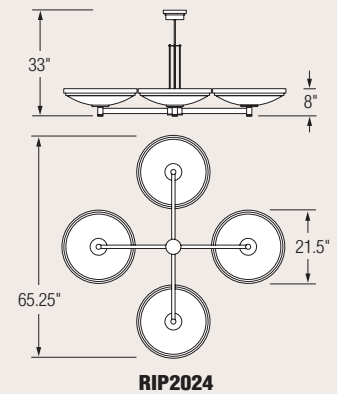

Shallow Chandeliers-24"

RENAISSANCE

24"

Specifications:

- Trim rings are spun from .063" thick base material (brass or aluminum) or 18 gauge steel (plated or painted).
- Chassis is formed from 18 gauge cold-rolled steel.
- 3/8 IP (.688" dia.) stem with a 1/2 IP (.875" dia.) sleeve.
- Formed acrylic bowl with a minimum wall thickness of .118". Opal finish is standard.
- Hinged optical tray for easy replacement of lamps and ballasts without removal of the bowl.
- Integral fluorescent ballasts are HPF electronic with low harmonic distortion.
- Ballasts are thermally protected and have Class "A" sound rating.
- Inner steel support bracket attaches to 4" octagonal box.
- 45° swivel canopy is standard and meets all earthquake related codes.
- UL listed (US and Canada) for damp locations. (Not recommended for exterior use.)

Design modification rights reserved.