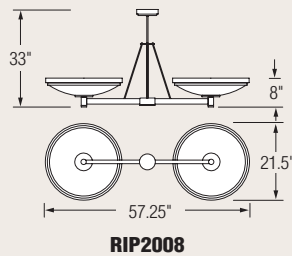

Shallow Chandeliers-24"

RENAISSANCE

24"

Specifications:

- Trim rings are spun from .063" thick base material (brass or aluminum) or 18 gauge steel (plated or painted).
- Chassis is formed from 18 gauge cold-rolled steel.
- 3/8 IP (.688" dia.) stem with a 1/2 IP (.875" dia.) sleeve.
- Formed acrylic bowl with a minimum wall thickness of .118". Opal finish is standard.
- Hinged optical tray for easy replacement of lamps and ballasts without removal of the bowl.
- Integral fluorescent ballasts are HPF electronic with low harmonic distortion.
- Ballasts are thermally protected and have Class "A" sound rating.
- Inner steel support bracket attaches to 4" octagonal box.
- 45° swivel canopy is standard and meets all earthquake related codes.
- UL listed (US and Canada) for damp locations. (Not recommended for exterior use.)

Design modification rights reserved.