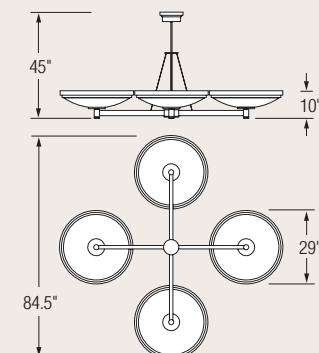

Shallow Chandeliers-32"

RENAISSANCE

32"

Specifications:

- Trim rings are spun from .063" thick base material (brass or aluminum) or 18 gauge steel (plated or painted).
- Chassis is formed from 18 gauge cold-rolled steel.
- 3/8 IP (.688" dia.) stem with a 1/2 IP (.875" dia.) sleeve.
- Formed acrylic bowl with a minimum wall thickness of .118". Opal finish is standard.
- Hinged optical tray for easy replacement of lamps and ballasts without removal of the bowl.
- Integral fluorescent ballasts are HPF electronic with low harmonic distortion.
- Ballasts are thermally protected and have Class "A" sound rating.
- Inner steel support bracket attaches to 4" octagonal box.
- 45° swivel canopy is standard and meets all earthquake related codes.
- UL listed (US and Canada) for damp locations. (Not recommended for exterior use.)

Design modification rights reserved.

Stepped Trim 2-Bowl

Stepped Trim 4-Bowl

RIP2034