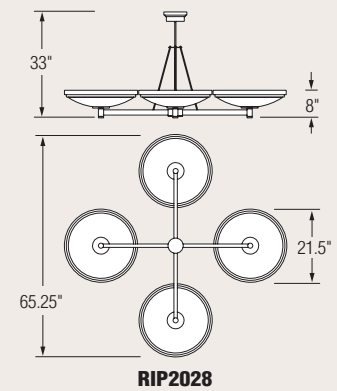

Shallow Chandeliers-24"

RENAISSANCE

24"

Specifications:

- Trim rings are spun from .063" thick base material (brass or aluminum) or 18 gauge steel (plated or painted).
- Chassis is formed from 18 gauge cold-rolled steel.
- 3/8 IP (.688" dia.) stem with a 1/2 IP (.875" dia.) sleeve.
- Formed acrylic bowl with a minimum wall thickness of .118". Opal finish is standard.
- Hinged optical tray for easy replacement of lamps and ballasts without removal of the bowl.
- Integral fluorescent ballasts are HPF electronic with low harmonic distortion.
- Ballasts are thermally protected and have Class "A" sound rating.
- Inner steel support bracket attaches to 4" octagonal box.
- 45° swivel canopy is standard and meets all earthquake related codes.
- UL listed (US and Canada) for damp locations. (Not recommended for exterior use.)

Design modification rights reserved.