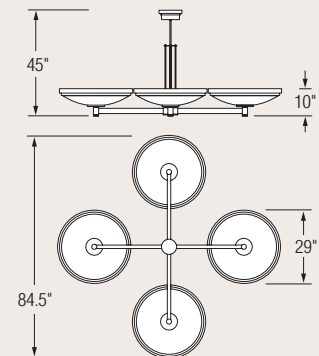

RENAISSANCE

24"

Specifications:

- Trim rings are spun from .063" thick base material (brass or aluminum) or 18 gauge steel (plated or painted).
- Chassis is formed from 18 gauge cold-rolled steel.
- 3/8 IP (.688" dia.) stem with a 1/2 IP (.875" dia.) sleeve.
- Formed acrylic bowl with a minimum wall thickness of .118". Opal finish is standard.
- Hinged optical tray for easy replacement of lamps and ballasts without removal of the bowl.
- Integral fluorescent ballasts are HPF electronic with low harmonic distortion.
- Ballasts are thermally protected and have Class "A" sound rating.
- Inner steel support bracket attaches to 4" octagonal box.
- 45° swivel canopy is standard and meets all earthquake related codes.
- UL listed (US and Canada) for damp locations. (Not recommended for exterior use.)

OPTICAL PACKAGES

A

Symmetrical Indirect

Shallow Chandeliers-32"

RENAISSANCE

32"

Specifications:

- Trim rings are spun from .063" thick base material (brass or aluminum) or 18 gauge steel (plated or painted).
- Chassis is formed from 18 gauge cold-rolled steel.
- 3/8 IP (.688" dia.) stem with a 1/2 IP (.875" dia.) sleeve.
- Formed acrylic bowl with a minimum wall thickness of .118". Opal finish is standard.
- Hinged optical tray for easy replacement of lamps and ballasts without removal of the bowl.
- Integral fluorescent ballasts are HPF electronic with low harmonic distortion.
- Ballasts are thermally protected and have Class "A" sound rating.
- Inner steel support bracket attaches to 4" octagonal box.
- 45° swivel canopy is standard and meets all earthquake related codes.
- UL listed (US and Canada) for damp locations. (Not recommended for exterior use.)

Design modification rights reserved.

Stepped Trim 2-Bowl

RIP2002

RIP2006

RIP2010

RIP2014

Stepped Trim 4-Bowl

RIP2022