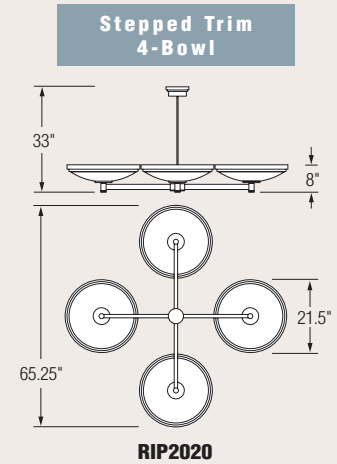

Shallow Chandeliers-24"

RENAISSANCE

24"

Specifications:

- Trim rings are spun from .063" thick base material (brass or aluminum) or 18 gauge steel (plated or painted).
- Chassis is formed from 18 gauge cold-rolled steel.
- 3/8 IP (.688" dia.) stem with a 1/2 IP (.875" dia.) sleeve.
- Formed acrylic bowl with a minimum wall thickness of .118". Opal finish is standard.
- Hinged optical tray for easy replacement of lamps and ballasts without removal of the bowl.
- Integral fluorescent ballasts are HPF electronic with low harmonic distortion.
- Ballasts are thermally protected and have Class "A" sound rating.
- Inner steel support bracket attaches to 4" octagonal box.
- 45° swivel canopy is standard and meets all earthquake related codes.
- UL listed (US and Canada) for damp locations. (Not recommended for exterior use.)

Design modification rights reserved.