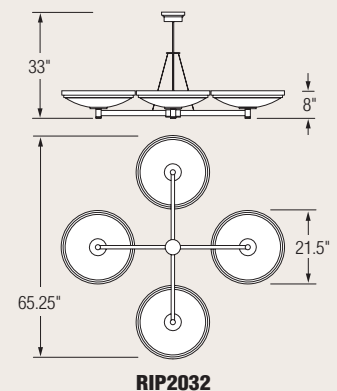

Shallow Chandeliers-24"

RENAISSANCE

24"

Specifications:

- Trim rings are spun from .063" thick base material (brass or aluminum) or 18 gauge steel (plated or painted).
- Chassis is formed from 18 gauge cold-rolled steel.
- 3/8 IP (.688" dia.) stem with a 1/2 IP (.875" dia.) sleeve.
- Formed acrylic bowl with a minimum wall thickness of .118". Opal finish is standard.
- Hinged optical tray for easy replacement of lamps and ballasts without removal of the bowl.
- Integral fluorescent ballasts are HPF electronic with low harmonic distortion.
- Ballasts are thermally protected and have Class "A" sound rating.
- Inner steel support bracket attaches to 4" octagonal box.
- 45° swivel canopy is standard and meets all earthquake related codes.
- UL listed (US and Canada) for damp locations. (Not recommended for exterior use.)

Design modification rights reserved.