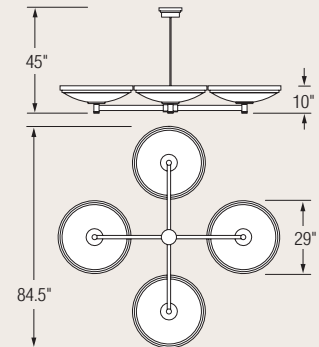

RENAISSANCE

24"

Specifications:

- Trim rings are spun from .063" thick base material (brass or aluminum) or 18 gauge steel (plated or painted).
- Chassis is formed from 18 gauge cold-rolled steel.
- 3/8 IP (.688" dia.) stem with a 1/2 IP (.875" dia.) sleeve.
- Formed acrylic bowl with a minimum wall thickness of .118". Opal finish is standard.
- Hinged optical tray for easy replacement of lamps and ballasts without removal of the bowl.
- Integral fluorescent ballasts are HPF electronic with low harmonic distortion.
- Ballasts are thermally protected and have Class "A" sound rating.
- Inner steel support bracket attaches to 4" octagonal box.
- 45° swivel canopy is standard and meets all earthquake related codes.
- UL listed (US and Canada) for damp locations. (Not recommended for exterior use.)

OPTICAL PACKAGES

A

Symmetrical Indirect

Shallow Chandeliers-32"

RENAISSANCE

32"

Specifications:

- Trim rings are spun from .063" thick base material (brass or aluminum) or 18 gauge steel (plated or painted).
- Chassis is formed from 18 gauge cold-rolled steel.
- 3/8 IP (.688" dia.) stem with a 1/2 IP (.875" dia.) sleeve.
- Formed acrylic bowl with a minimum wall thickness of .118". Opal finish is standard.
- Hinged optical tray for easy replacement of lamps and ballasts without removal of the bowl.
- Integral fluorescent ballasts are HPF electronic with low harmonic distortion.
- Ballasts are thermally protected and have Class "A" sound rating.
- Inner steel support bracket attaches to 4" octagonal box.
- 45° swivel canopy is standard and meets all earthquake related codes.
- UL listed (US and Canada) for damp locations. (Not recommended for exterior use.)

Design modification rights reserved.

Stepped Trim 2-Bowl

RIP2002

RIP2006

RIP2010

RIP2014

Stepped Trim 4-Bowl

RIP2022