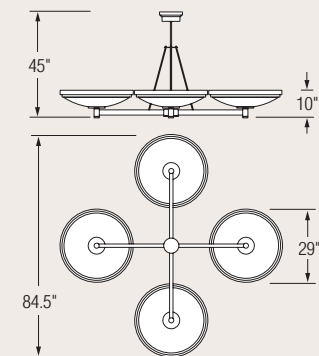

Shallow Chandeliers-32"

RENAISSANCE

32"

Specifications:

- Trim rings are spun from .063" thick base material (brass or aluminum) or 18 gauge steel (plated or painted).
- Chassis is formed from 18 gauge cold-rolled steel.
- 3/8 IP (.688" dia.) stem with a 1/2 IP (.875" dia.) sleeve.
- Formed acrylic bowl with a minimum wall thickness of .118". Opal finish is standard.
- Hinged optical tray for easy replacement of lamps and ballasts without removal of the bowl.
- Integral fluorescent ballasts are HPF electronic with low harmonic distortion.
- Ballasts are thermally protected and have Class "A" sound rating.
- Inner steel support bracket attaches to 4" octagonal box.
- 45° swivel canopy is standard and meets all earthquake related codes.
- UL listed (US and Canada) for damp locations. (Not recommended for exterior use.)

Design modification rights reserved.

Stepped Trim 2-Bowl

Stepped Trim 4-Bowl

RIP2030