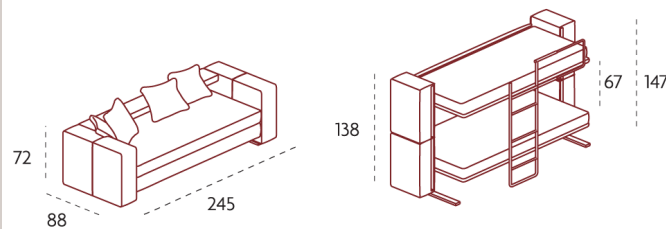

Doc. XL

Doc. & Doc. XL

The transformable Doc system is a comfortable sofa with fully removable covering that with a simple movement and no strain becomes a practical bunk bed, provided with a safe ladder integrated in the structure which provides support and a protective barrier.