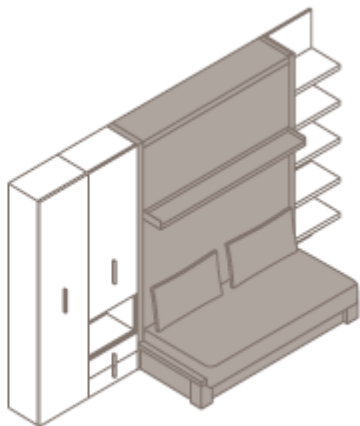

Nuovoliola

Is a vertical wall unit with sofa and bookshelf that, through a mechanism, becomes a ready-made double bed with wooden slats. Lifting the sofa provides storage space.

All Measurements given in Centimeters