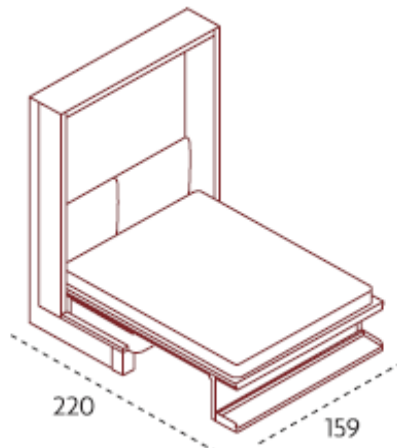

Living System

Modular program, integrated with patented transformable system, to furnish the day and night areas. The versatility of the transformable system permits to project dynamic and multi functional solutions.