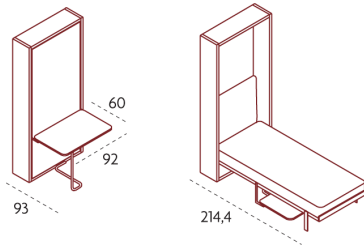

Telemaco 90 desk