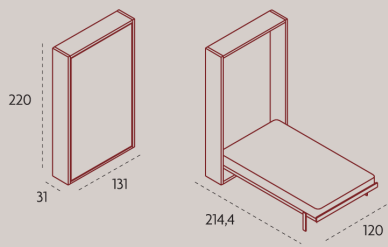

Telemaco 120

Telemaco 120 desk

Telemaco 90/120

Single vertical tip-up bed, available in two different sizes with wooden slatted net. This element can be self standing or integrated, and it is available also with a writing desk that disappears thanks to a tilting movement while the bed folds down, or with stuffed relax element that remains underneath the net when the bed is open.