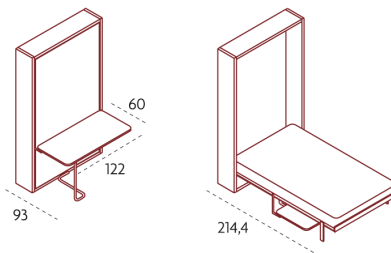

Telemaco 120

Telemaco 120 desk

Telemaco 90/120

Single vertical tip-up bed, available in two different sizes with wooden slatted net. This element can be self standing or integrated, and it is available also with a writing desk that disappears thanks to a tilting movement while the bed folds down, or with stuffed relax element that remains underneath the net when the bed is open.