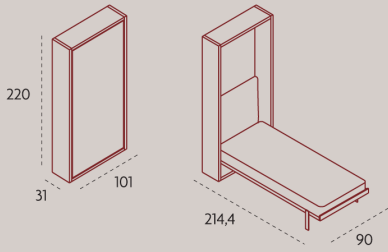

Telemaco 90