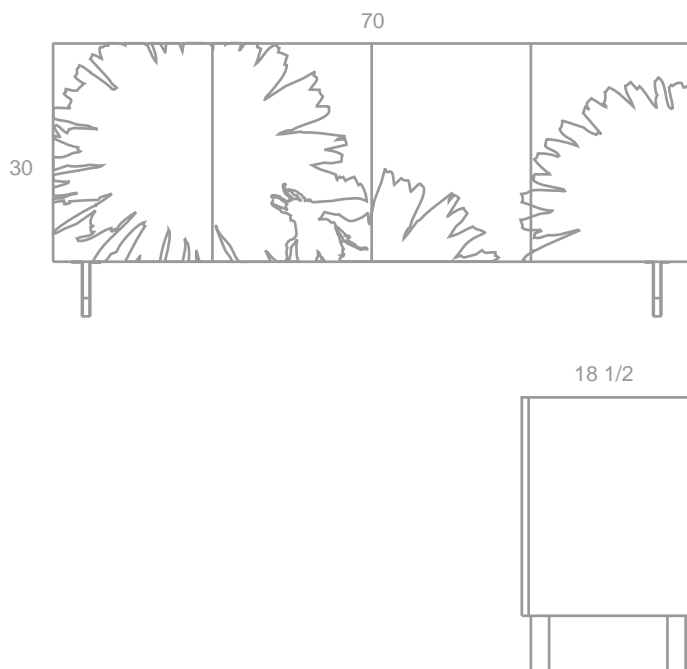

GRAPHIC CONSOLE

TREES LONG - W70" X D18.5" X H30"

- kirei
- gloss white laminate
- natural maple interior
- two adjustable shelves
- soft closing doors

HOW IS IT GREEN?

- Kirei doors are made from the reclaimed stalks of the sorghum plant. The stalks are bonded using a formaldehyde free adhesive.
- The cabinet is constructed with no added formaldehyde adhesive maple plywood that has been certified by the Forest Stewardship Council (FSC), denoting that it comes from well-managed, sustainable forests. This material is finished with a durable low VOC topcoat.
- The gloss white laminate is GREENGUARD certified giving assurance that emissions from this material are well within recommendations set by internationally respected public health organizations.