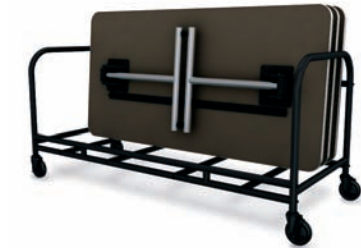

epis series

flip & nesting

Space-saving flip top mechanisms offer intelligent storage solutions for active dining environments.

folding

Durable folding mechanisms allow for painless set up, break down and storage of T base dining room tables. Risers and Anti-Sag Bars grant folding capabilities to large and small tables alike.

Sturdy table carts are available to assist with the transportation and storage of folding tables.

custom table tops

Nevens is able to provide customized table tops using solid surfaces, stones, specialty woods and laminates. In addition to specializing top materials, tables may be further customized with digital graphics.

Laminate with Digital Graphics

Pinnacle Base

epis series

table shapes

Epis Series tables feature round, square and rectangle tops with multiple edge choices. Drop leaf tables are also offered. Edge profiles include laminate self edge, t-mold and wood edges.

Available Pin Adjustable options provide greater flexibility. Both X and T bases may be adjusted from standard heights to wheel chair accessible heights to meet the needs of multiple users.