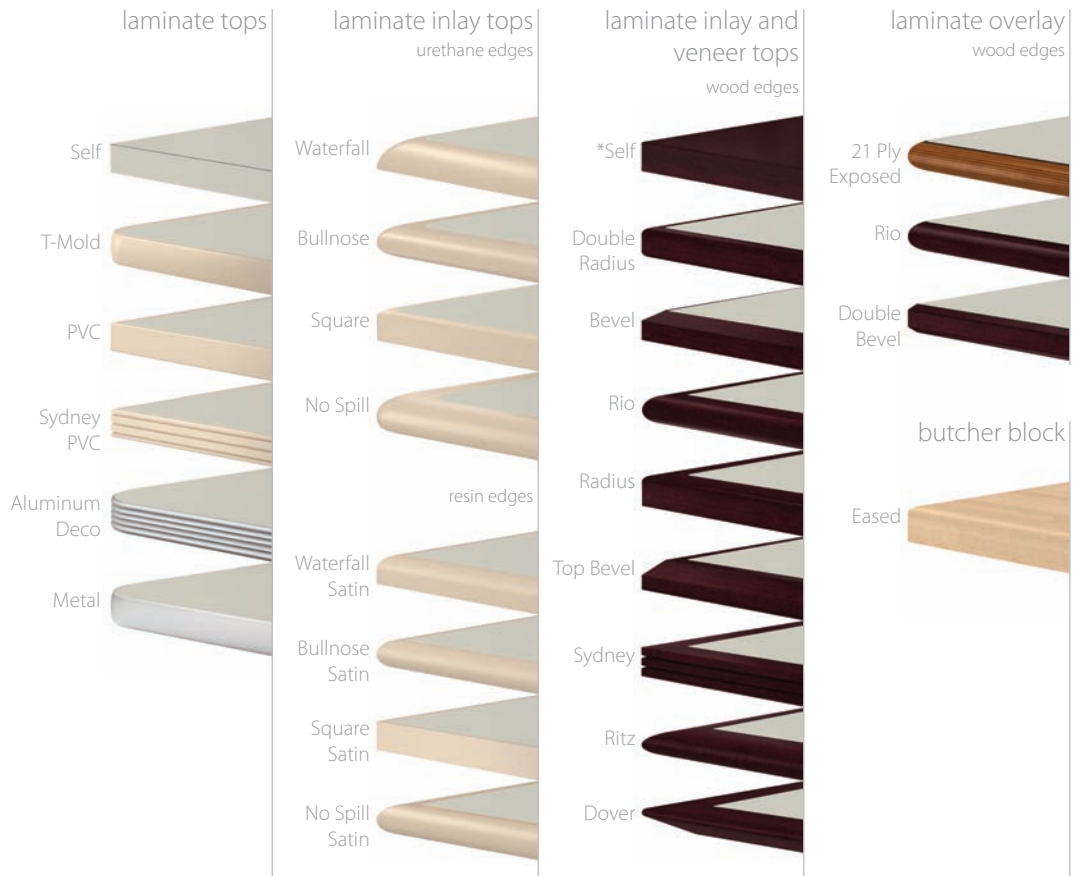

monti series

Permanent
Base

monti series

table shapes

Round
Top
24" Dia 30" Dia

Square
Top
24" x 24" 30" x 30"

Rectangle
Top
24" x 30" 30" x 36"
24" x 36" 30" x 42"
24" x 42" 30" x 48"
24" x 48"

edge profiles

* Wood self edge comes only with veneer tops.