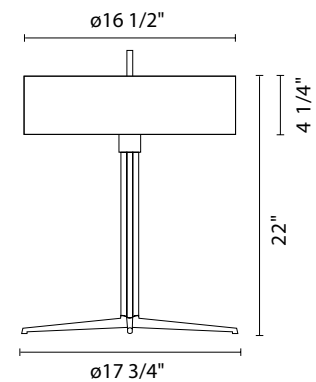

Global Lighting reserves the right to make modifications when necessary
Upon request: Optional hospital grade cord and 3-prong plug available.