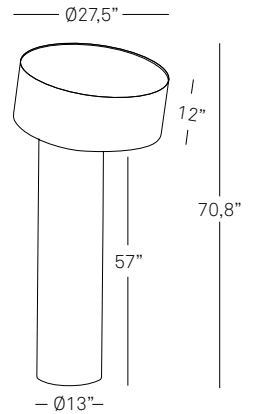

FLOOR  
TILT P CHW

**Shade**  
Natural wood  
CHW colors:  
20 21  
See chart

**Cord length**  
6' clear

**Required**  
top to the bottom  
mount

4 x 18 W  
CFL spiral  
GU24 base\*

**Shade**  
19 lb  
30x30x16"  
**Foot**  
30 lb  
20x20x63"

TABLE  
TILT M CHW

**Family**  
floor and table

1 x 13 W  
CFL spiral  
GU24 base\*

11 lb  
20x20x24"

(\*) alternate lamping chart  
located on rear inside cover

**TILT** Victor Carrasco

FAMILY

SHADE FINISHES