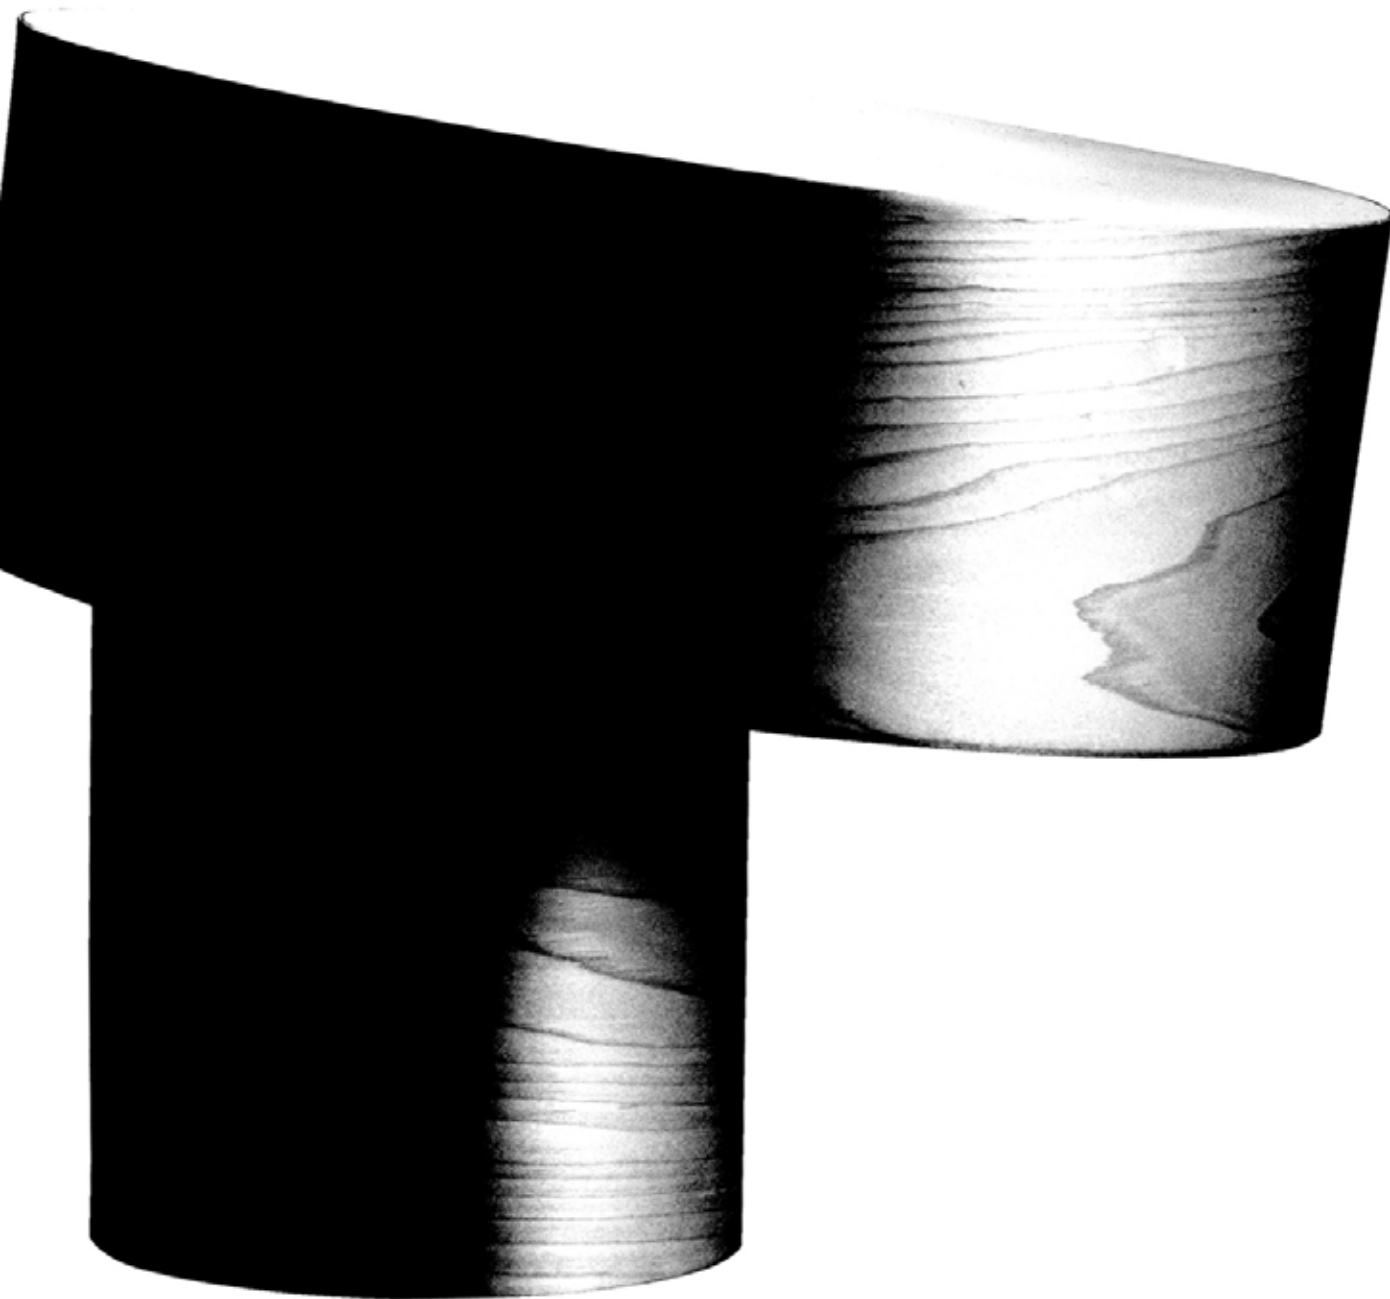

# lzf

POWERED BY  
**GlobalLighting**

[www.globallighting.com](http://www.globallighting.com)

**Tilt**  
Victor Carrasco

**TILT** Victor Carrasco

INFO	Lamping	Ship Wgt + Dims	Size
------	---------	-----------------	------

FLOOR  
TILT P CHW

**Shade**  
Natural wood  
CHW colors:  
20 21  
See chart

**Cord length**  
6' clear

**Required**  
top to the bottom  
mount

4 x 18 W  
CFL spiral  
GU24 base\*

**Shade**  
19 lb  
30x30x16"  
**Foot**  
30 lb  
20x20x63"

REF. CHW

Natural timber veneer

**CHW-20**  
American white wood

**CHW-21**  
Cherry

Victor Carrasco

The Tilt collection is a result of the inter play between two volumes that when paired, create a solid sculptural form that could challenge time.