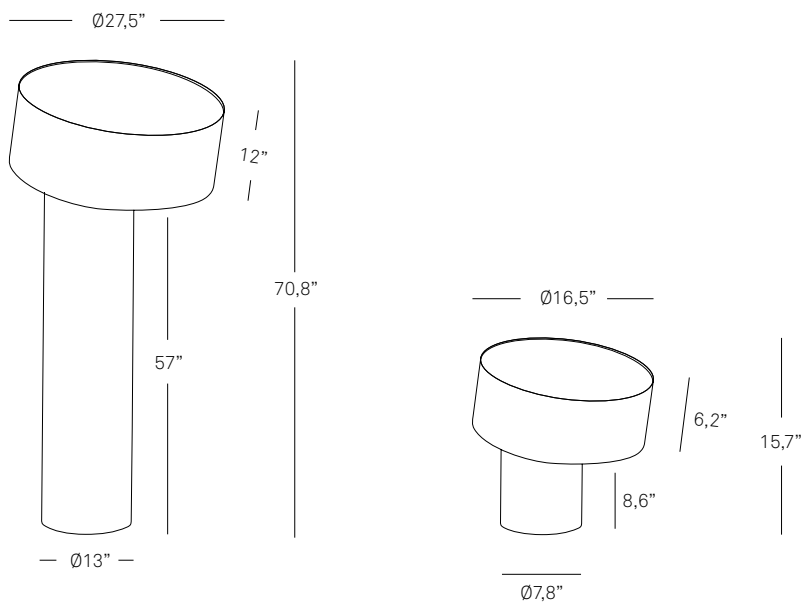

FLOOR  
TILT P CHW

**Shade**  
Natural wood  
CHW colors:  
20 21  
See chart

**Cord length**  
6' clear

**Required**  
top to the bottom  
mount

4 x 18 W  
CFL spiral  
GU24 base\*

**Shade**  
19 lb  
30x30x16"  
**Foot**  
30 lb  
20x20x63"

TABLE  
TILT M CHW

**Family**  
floor and table

1 x 13 W  
CFL spiral  
GU24 base\*

11 lb  
20x20x24"

(\*) alternate lamping chart  
located on rear inside cover

**TILT** Victor Carrasco

FAMILY

SHADE FINISHES