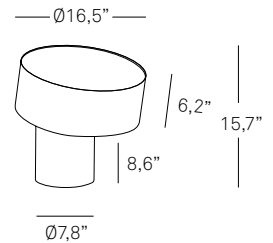

FLOOR  
TILT P CHW

**Shade**  
Natural wood  
CHW colors:  
20 21  
See chart

**Cord length**  
6' clear

**Required**  
top to the bottom  
mount

4 x 18 W  
CFL spiral  
GU24 base\*

**Shade**  
19 lb  
30x30x16"  
**Foot**  
30 lb  
20x20x63"

TABLE  
TILT M CHW

**Family**  
floor and table

1 x 13 W  
CFL spiral  
GU24 base\*

11 lb  
20x20x24"

(\*) alternate lamping chart  
located on rear inside cover

**TILT** Victor Carrasco

FAMILY

SHADE FINISHES