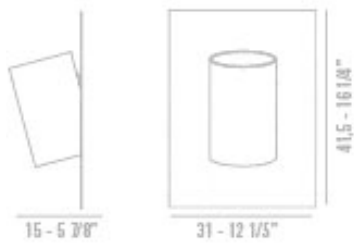

AFFIX

VALERIO BOTTIN / 2001

Wall lamp featuring rectangular anodised aluminium support and blown satin glass diffuser.

VERSIONS: WALL

COLOR VARIATIONS

BULB INFO

AFFIX
INCANDESCENZA 1X150W

AFFIX (UL)
INCANDESCENZA 1X100W