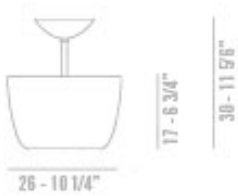

## LUMIERE 05

RODOLFO DORDONI / 1990

Ceiling lamp with support in stainless steel and blown glass shade with the new coloured outer layer, polished finish and white inner layer.

VERSIONS: TABLE, FLOOR, CEILING