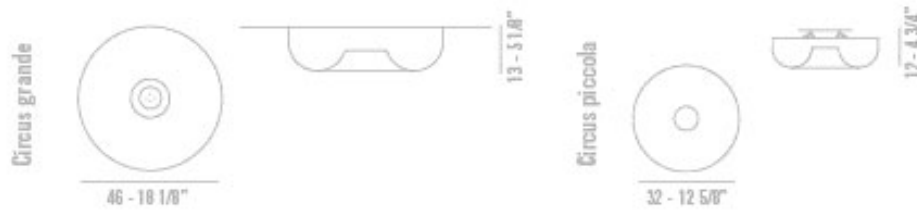

CIRCUS

DEFNE KOZ / 1994

Ceiling lamp with central "button" feature in nickel-plated metal. The diffuser is in blown polished glass, white inside and coloured outside.

VERSIONS: CEILING, WALL

COLOR VARIATIONS

BULB INFO

CIRCUS GRANDE
INCANDESCENZA 4X60W

CIRCUS GRANDE (UL)
INCANDESCENZA 4X40W

CIRCUS PICCOLA
INCANDESCENZA 4X40W

CIRCUS PICCOLA (UL)
INCANDESCENZA 4X25W

CERTIFICATIONS