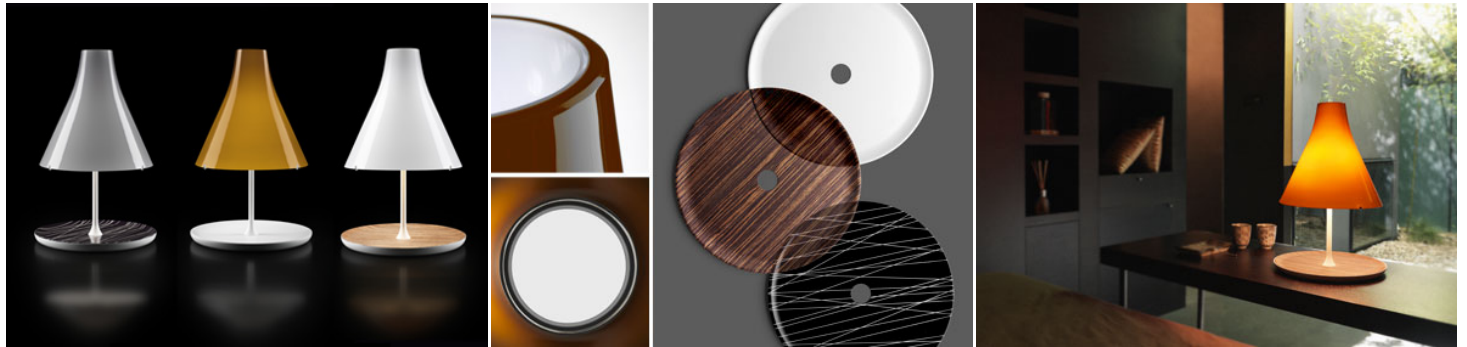

TOSCA

DESIGNWORK / 2007

Table lamp with a glossy blown glass diffuser available in white, amber and grey. The base comes in opaque white, opaque black with white stripes or wood. Tosca provides a warm, embracing atmosphere.

VERSIONS: TABLE

COLOR VARIATIONS

BULB INFO

TOSCA
INCANDESCENZA 1X150W

CON DIMMER/WITH DIMMER

CERTIFICATIONS