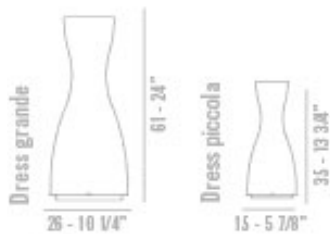

DRESS

DEFNE KOZ / 1996

Lamp with base in stainless steel and lacquered metal. Blown polished glass diffuser, white inside and coloured outside. Dual on-off switch for simultaneous or independent use.

VERSIONS: TABLE

COLOR VARIATIONS

BULB INFO

DRESS GRANDE
INCANDESCENZA 1X150W

DRESS GRANDE
ENERGY SAVING 1X23W

DRESS PICCOLA
INCANDESCENZA 1X60W

DRESS GRANDE
INCANDESCENZA 3X60W

DRESS GRANDE
ENERGY SAVING 3X7W

DRESS PICCOLA
ENERGY SAVING 1X7W