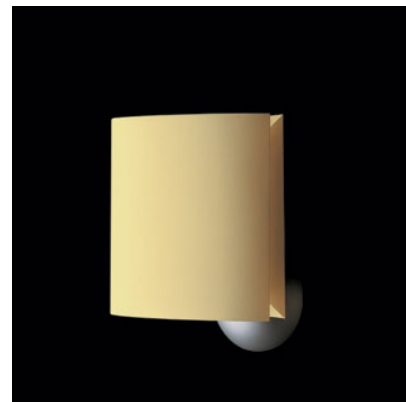

Sara

FontanaArte

COMPANY:

PROJECT:

DATE:

PRODUCT NAME: Sara

CODE NUMBER: 5155A

COLLECTION: FontanaArte

TYPE: Wall

DESIGNER: Pierluigi Cerri (Gregotti Associati)

PRODUCTION YEAR: 1993

Wall lamp. Metal frame painted in aluminium paint.
Diffuser in silk-screen printed polycarbonate.

Light source: 1x60W B10 Candelabra E12 (IN)