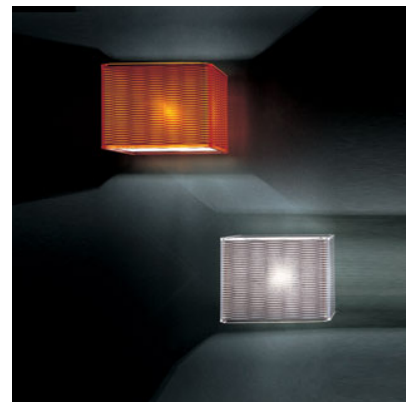

TYPE: Wall

DESIGNER: Luisa Calvi/Mauro Merlini/Carlos Moya

PRODUCTION YEAR: 2003

Wall lamp. Aluminium, painted metal structure. Silk, screened methacrylate diffuser orange (AR) or transparent (TR). Upper and lower closing screens in sandblasted glass.

Light source: 1x40W G16 or 1x24W Triple Tube Medium E26/27 (FL)

FontanaArte spa reserves the right to make changes on this document and on the products here described without any prior notice.

Copyright © 2008 FontanaArte spa. All rights reserved.