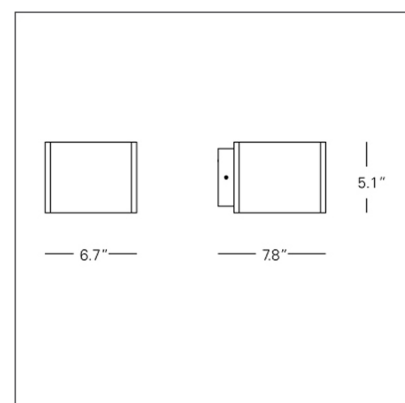

Light source: 1x40W G16 or 1x24W Triple Tube Medium E26/27 (FL)

FontanaArte spa reserves the right to make changes on this document and on the products here described without any prior notice.

Copyright © 2008 FontanaArte spa. All rights reserved.