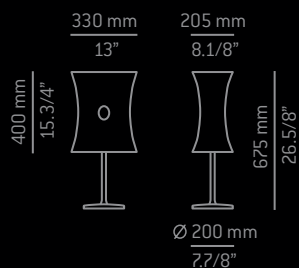

M-5607 | M-5607BF

M-5606

Up to 2x75W | BT15 | Medium base 120V
Do not use standard A19 lamp

M-5607

Up to 2x100W | BT15 | Medium base 120V
Do not use standard A19 lamp

M-5606 BF | M-5607 BF

Up to 2x26W | Coil GU-24 base 120V

* In-line 120 or 277V ballast option available for standard four-pin lamps. Special order. Call our offices.

Reactancia de 120 o 277V integrada en el portalámparas para bombillas de cuatro pins opcional bajo pedido. Consulte nuestras oficinas.