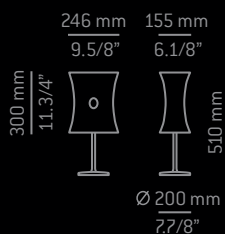

M-5606 | M-5606BF