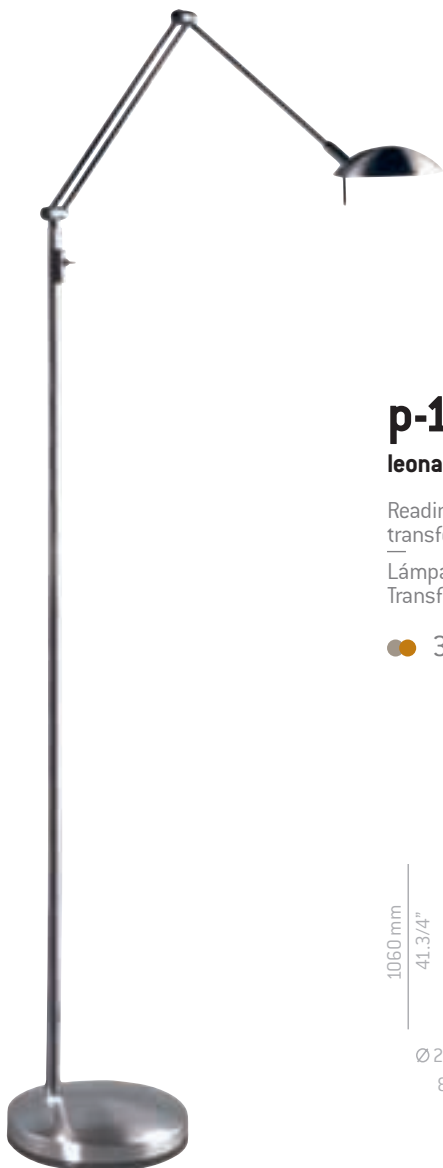

250

p-1139

leonardo marelli

Reading lamp with direct light. Articulating arm and head with an integrated transformer and double intensity switch.

Lámpara de lectura con luz directa orientable. Brazo extensible. Transformador e interruptor de doble intensidad 35 y 50W.

● 37NI 66BR

p-1139

Up to 1x50W | T4 | Bipin GY6,35 base 12V