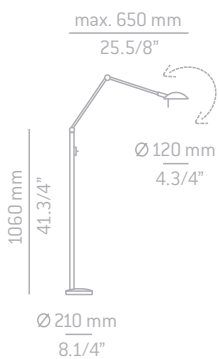

250

p-1139

leonardo marelli

Reading lamp with direct light. Articulating arm and head with an integrated transformer and double intensity switch.

Lámpara de lectura con luz directa orientable. Brazo extensible. Transformador e interruptor de doble intensidad 35 y 50W.

● 37NI 66BR

p-1139

Up to 1x50W | T4 | Bipin GY6,35 base 12V