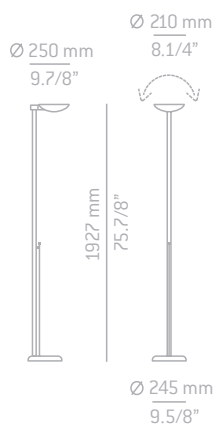

240

P-2373

leonardo marelli

Floor lamp with direct or indirect light. Adjustable shade.
Dimmer control is located at seating level for easy access.

Lámpara de pie con luz directa o indirecta. Pantalla orientable.
Regulador de intensidad en el cuerpo de la lámpara.

● 37NI

P-2373

Up to 1x300W | T3 | 118mm | R7s base 120V