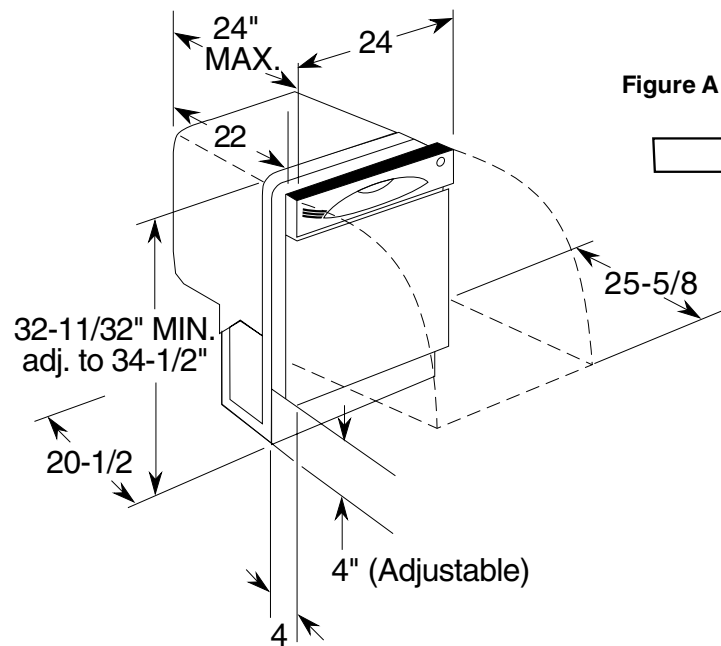

GLDA696MSS

GE® Tall Tub Built-In Dishwasher

Dimensions and Installation Information (in inches)

Electrical Rating

Voltage AC.....	120
Hertz.....	60
Total connected load amperage.....	9.1
Calrod® heater watts max.....	875

For use on adequately wired 120-volt, 15-amp circuit having 2-wire service with a separate ground wire. This appliance must be grounded for safe operation.

Note: The rough cabinet opening must be at least 24" deep, 24" wide and approximately 34-1/2" high from floor to underside of the countertop. Dishwasher must not be installed more than 10 feet from sink for proper drainage. All plumbing and electrical work must be in accordance with local codes. The power cord and connections must comply with the National Electrical Code Section 422 and/or local codes and ordinances. The cord must be no longer than 6 ft. from the junction box to the receptacle.

Installation Information: Before installing, consult installation instructions packed with product for current dimensional data.

For answers to your Monogram®, GE Profile™ or GE® appliance questions, visit our website at ge.com or call GE Answer Center® service, 800.626.2000.