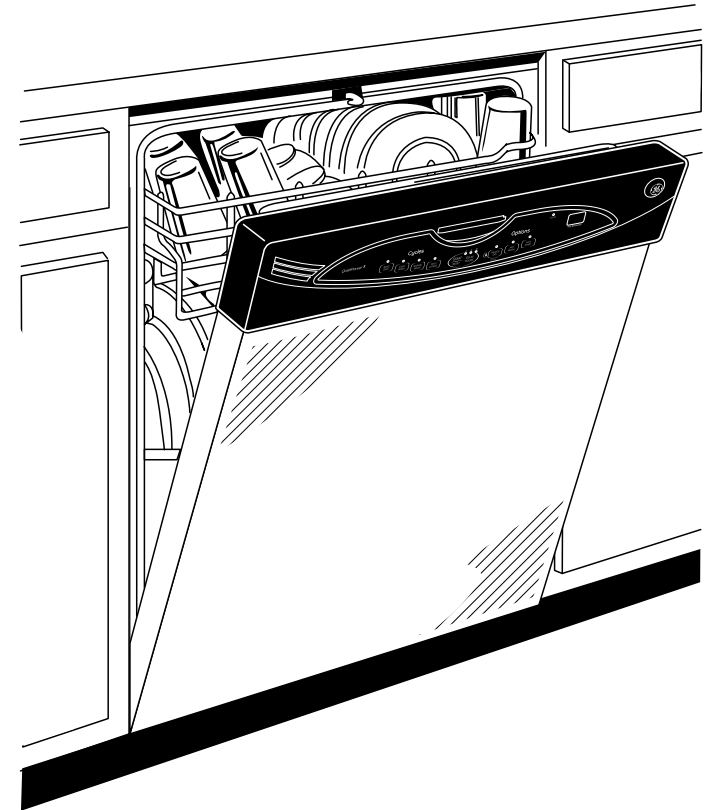

GLDA696MSS

GE® Tall Tub Built-In Dishwasher

Features and Benefits

- ADA-Compliant for Height - Designed for easy access and operation
- Bright Annealed Stainless Steel Interior - A lustrous finish and lasting beauty that resists stains and corrosion
- 9 Electronic Touchpads - Provide a smooth, easy-to-use, easy-to-clean surface
- 2 Digit Countdown Display with 2/4/8-Hour Delay Start - Signals remaining cycle time, makes it easier than ever to wash dishes at any hour, taking advantage of reduced energy rates or washing dishes even when the family is asleep
- Electronic Controls with 4 Cycles/4 Options - Make it easy to select a wide range of wash cycles
- Two Utility Shelves in Tiered Nylon Upper Rack with 1 StemSafe™ - Adjust easily, provide room to stack items and a secure place to wash delicate stemware
- Deluxe Nylon Lower Rack - Curved tines accommodate stoneware, large plates or broiler pans
- QuietPower™ 3 Sound Package - Dramatically reduces the sound of washing the dishes
- Pots and Pans Cycle - Scours off baked-on food with a wall of water
- Heated Dry Option - Circulates warm air to quickly and gently dry dishes
- Model GLDA696MSS - Stainless steel

imagination at work