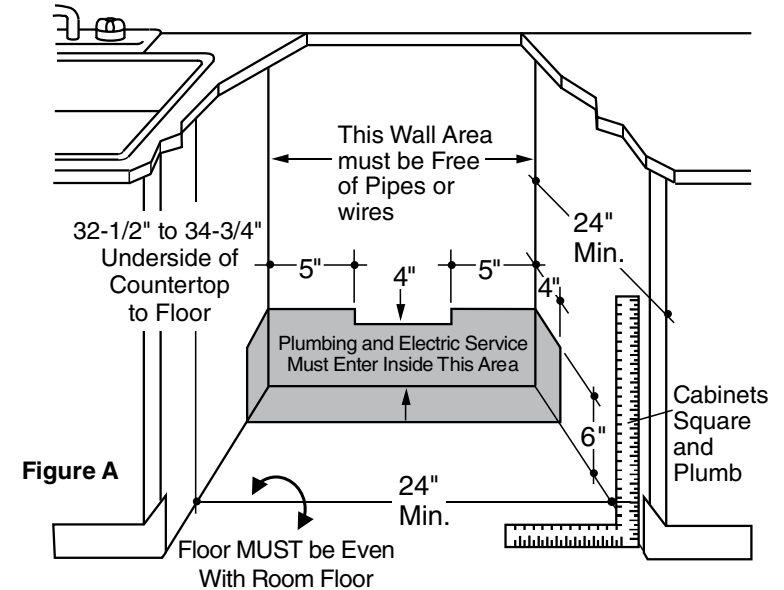

GLDA696MSS

GE® Tall Tub Built-In Dishwasher

Dimensions and Installation Information (in inches)

Electrical Rating

Voltage AC.....	120
Hertz.....	60
Total connected load amperage.....	9.1
Calrod® heater watts max.....	875

For use on adequately wired 120-volt, 15-amp circuit having 2-wire service with a separate ground wire. This appliance must be grounded for safe operation.

Note: The rough cabinet opening must be at least 24" deep, 24" wide and approximately 34-1/2" high from floor to underside of the countertop. Dishwasher must not be installed more than 10 feet from sink for proper drainage. All plumbing and electrical work must be in accordance with local codes. The power cord and connections must comply with the National Electrical Code Section 422 and/or local codes and ordinances. The cord must be no longer than 6 ft. from the junction box to the receptacle.

Installation Information: Before installing, consult installation instructions packed with product for current dimensional data.

For answers to your Monogram®, GE Profile™ or GE® appliance questions, visit our website at ge.com or call GE Answer Center® service, 800.626.2000.