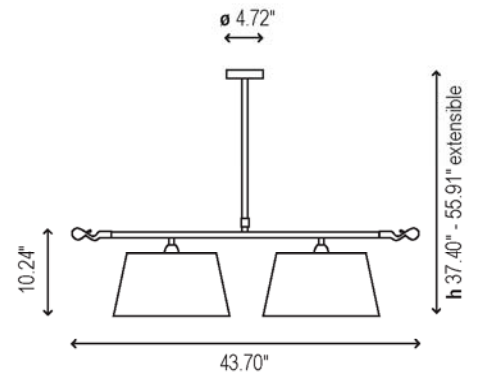

FERRARA S2 PENDANT

Rustic metalwork evokes the arts and crafts tradition in this full range of lamps.

BOVER

Powered by
Global Lighting

attributes

upper diffusers: frosted polycarbonate

canopy: graphite brown or black iron

shades: raw cotton or parchment:

each shade:

bottom: $\varnothing$ 14.96"

height: 8.66"

top: $\varnothing$ 11.81"

supports: graphite brown or black iron

lamping

2 x 100W A-19

model numbers

4224204U-P-163C black iron/cotton

4224204U-P-169C black iron/parchment

4224203U-P-163C graphite brown iron/
cotton

4224203U-P-169C graphite brown iron/
parchment

lamping

2 x 18W twist lock GU24
self ballasted lamp

model numbers

4224204U-P-163C-18 black iron/cotton

4224204U-P-169C-18 black iron/
parchment

4224203U-P-163C-18 graphite brown
iron/cotton

4224203U-P-169C-18 graphite brown
iron/parchment