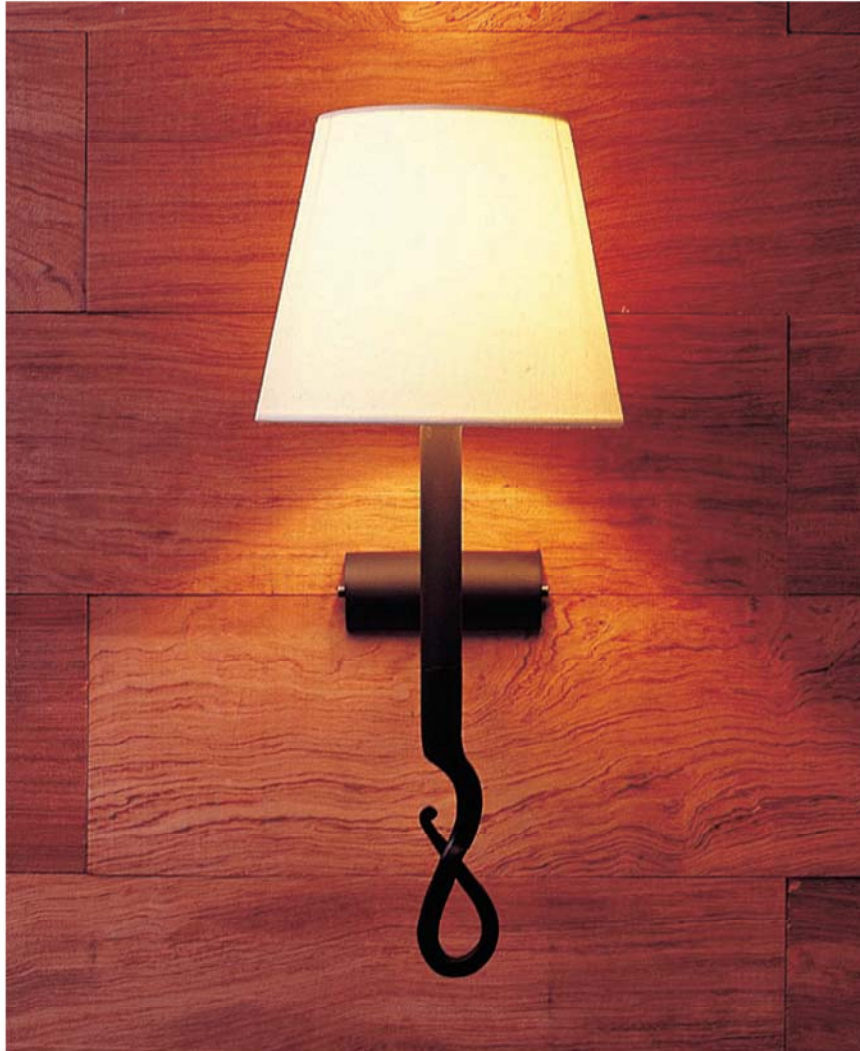

FERRARA W1

Rustic metalwork evokes the arts and crafts tradition in this full range of lamps.

BOVER

Powered by
Global Lighting

IMPORTANT NOTE:
Wall sconce product photography doesn't show US back plate mounting.

attributes

backplate: graphite brown or black iron: 4.68" x 5"

shade: raw cotton or parchment
bottom: \varnothing 7.09"
height: 5.91"
top: \varnothing 4.72"

support: graphite brown or black iron

lamping

 1 x 60W A-15