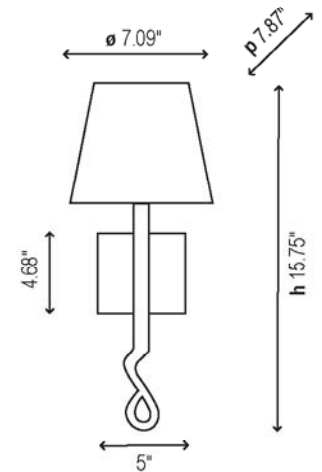

FERRARA W1

Rustic metalwork evokes the arts and crafts tradition in this full range of lamps.

BOVER

Powered by
Global Lighting

IMPORTANT NOTE:
Wall sconce product photography doesn't show US back plate mounting.

attributes

backplate: graphite brown or black iron: 4.68" x 5"

shade: raw cotton or parchment
bottom: $\varnothing$ 7.09"
height: 5.91"
top: $\varnothing$ 4.72"

support: graphite brown or black iron

lamping

1 x 60W A-15

model numbers

1124204U-P-103 black iron/cotton
1124204U-P-100 black iron/parchment
1124203U-P-103 graphite brown iron/cotton
1124203U-P-100 graphite brown iron/parchment

lamping

1 x 13W twist lock GU24 self ballasted lamp

model numbers

1124204U-P-103-13 black iron/cotton
1124204U-P-100-13 black iron/parchment
1124203U-P-103-13 graphite brown iron/cotton
1124203U-P-100-13 graphite brown iron/parchment