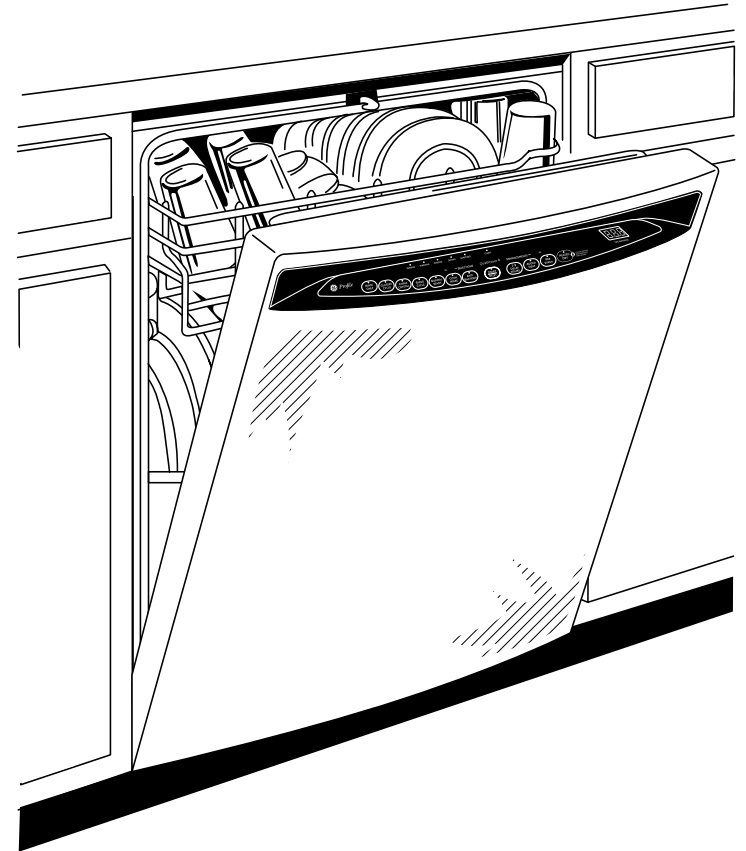

### Features and Benefits

- Giant Tub with Maximum Capacity Nylon Racking - Holds tall and oversized items; washes 16 place settings at once
- Four-Position Adjustable Upper Rack - Moves up, down and diagonally for maximum loading flexibility
- Four Utility Shelves with StemSafe™ in Upper Rack - Four full-length shelves flip down, providing an extra level for stacking items like teacups or odd-shaped utensils; and hold wine glasses securely in place
- 100% Fold-Down Tines in Lower Rack - Provides maximum loading flexibility in the lower rack
- Light-Touch Electronic Controls with 6 Status Lights - Provide a smooth sleek surface and requires only a gentle touch to operate
- Countdown Display with 1-9 Hour Delay Start - Signals remaining cycle time and makes it easier than ever to wash dishes at any hour, taking advantage of reduced energy rates or washing dishes even when the family is asleep
- 6-Level BrilliantClean™ Towerless Wash System with CleanSensor™ - Scrubs dishes clean with three full-sized wash arms, six levels of wash action and a sensor that continually monitors and adjusts the wash cycle for a superior clean
- Model PDW7800NWW – White on white
- Model PDW7800NCC – Bisque on bisque
- Model PDW7800NBB – Black on black
- Model PDW7880NSS – Stainless steel (shown)