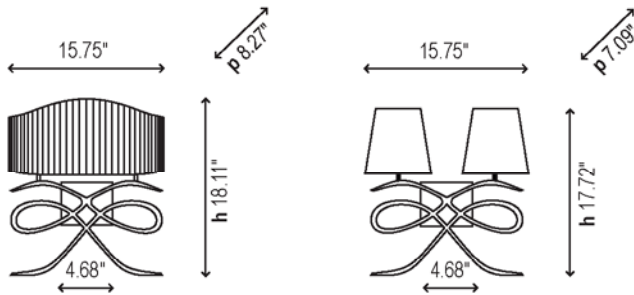

AVANI MINI W AND GRANDE W

Weighty expression crafted with nimble tone. A tapered square shade or pleated cotton shade allows for numerous decorative lighting solutions.

BOVER

Powered by
Global Lighting

IMPORTANT NOTE: Wall sconce product photography doesn't show US backplate mounting.

AVANI MINI W

attributes

backplate and body: graphite brown iron or black iron

backplate dimensions: 4.68" x 5"

double shades: raw cotton or parchment
each shade:
bottom: Ø 7.09"
height: 5.91"
top: Ø 4.72"

single shade: raw cotton or pleated fabric
14.96" x 7.87"

lamping

💡 2 x 60W A-15

model numbers

1222004U-P-352 black iron/single cotton
1222004U-P-354 black iron/single pleated
1222004U-P-100 black iron/double parchment
1222004U-P-103 black iron/double cotton
1222003U-P-352 graphite brown iron/single cotton
1222003U-P-354 graphite brown iron/single pleated
1222003U-P-100 graphite brown iron/double parchment
1222003U-P-103 graphite brown iron/double cotton

AVANI GRANDE W

attributes

backplate and body: graphite brown iron or black iron

backplate dimensions: 4.68" x 5"

double shades: raw cotton or parchment
each shade:
bottom: Ø 7.09"
height: 7.09"
top: Ø 4.72"