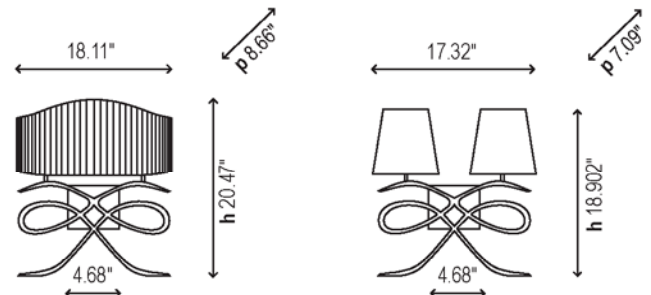

AVANI MINI W

attributes

backplate and body: graphite brown iron or black iron

backplate dimensions: 4.68" x 5"

double shades: raw cotton or parchment
each shade:
bottom: Ø 7.09"
height: 5.91"
top: Ø 4.72"

single shade: raw cotton or pleated fabric
14.96" x 7.87"

lamping

💡 2 x 60W A-15

model numbers

1222004U-P-352 black iron/single cotton
1222004U-P-354 black iron/single pleated
1222004U-P-100 black iron/double parchment
1222004U-P-103 black iron/double cotton
1222003U-P-352 graphite brown iron/single cotton
1222003U-P-354 graphite brown iron/single pleated
1222003U-P-100 graphite brown iron/double parchment
1222003U-P-103 graphite brown iron/double cotton

AVANI GRANDE W

attributes

backplate and body: graphite brown iron or black iron

backplate dimensions: 4.68" x 5"

double shades: raw cotton or parchment
each shade:
bottom: Ø 7.09"
height: 7.09"
top: Ø 4.72"