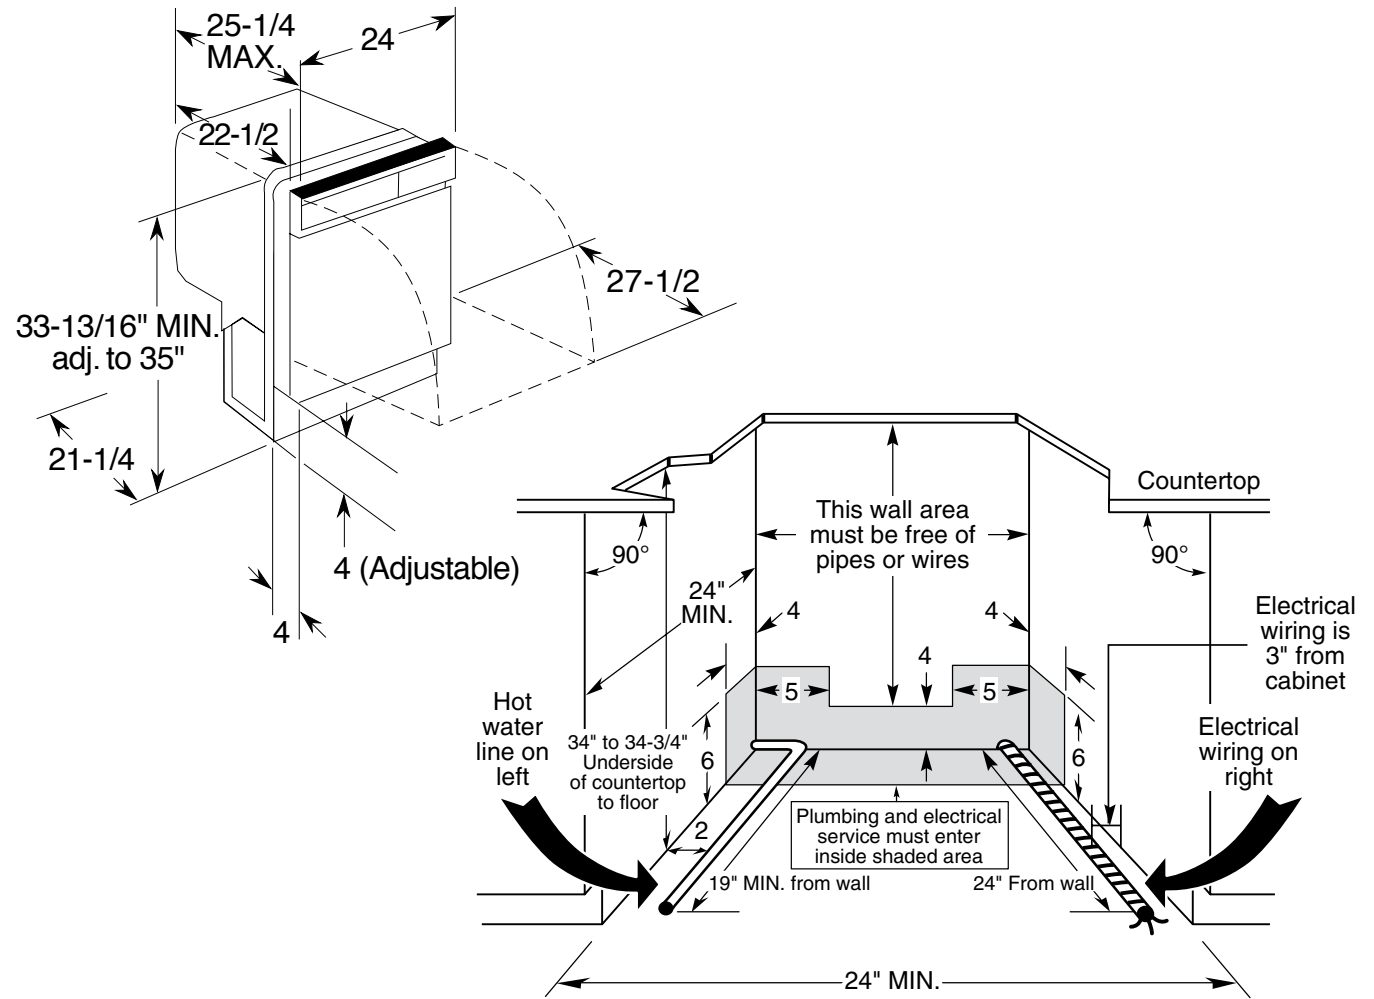

PDW7900/80N

GE Profile™ Dishwasher with SmartDispense™ Technology

Dimensions and Installation Information (in inches)

Electrical Rating

Voltage AC.....	120
Hertz.....	60
Total connected load amperage.....	9.1
Calrod® heater watts max.....	875

For use on adequately wired 120-volt, 15-amp circuit having 2-wire service with a separate ground wire. This appliance must be grounded for safe operation.

For answers to your Monogram,® GE Profile™ or GE® appliance questions, visit our website at ge.com or call GE Answer Center® service, 800.626.2000.

Features and Benefits

- SmartDispense™ Technology - Holds an entire bottle of liquid automatic dishwasher detergent, dispensing the right amount based on water hardness and soil levels to get dishes incredibly clean
- Giant Tub with Maximum Capacity Nylon Racking - Holds tall and oversized items; washes 16 place settings at once
- 6-Level BrilliantClean™ Towerless Wash System with CleanSensor™ - Scrubs dishes clean with three full-sized wash arms, six levels of wash action and a sensor that continually monitors and adjusts the wash cycle for a superior clean
- QuietPower™ 4 Sound Package - Adds extra insulation to keep the kitchen extra quiet
- 100% Fold-Down Tines in Lower Rack - Provides maximum loading flexibility in the lower rack
- Light-Touch Electronic Controls - Provide a smooth, sleek surface and requires only a gentle touch to operate
- SpeedCycle™ - Cuts the length of the normal cycle in half, washing and drying lightly soiled dishes effectively in 45 minutes or less
- Model PDW7900NWW - White on white
- Model PDW7900NCC - Bisque on bisque
- Model PDW7900NBB - Black on black
- Model PDW7980NSS - Stainless steel (shown)